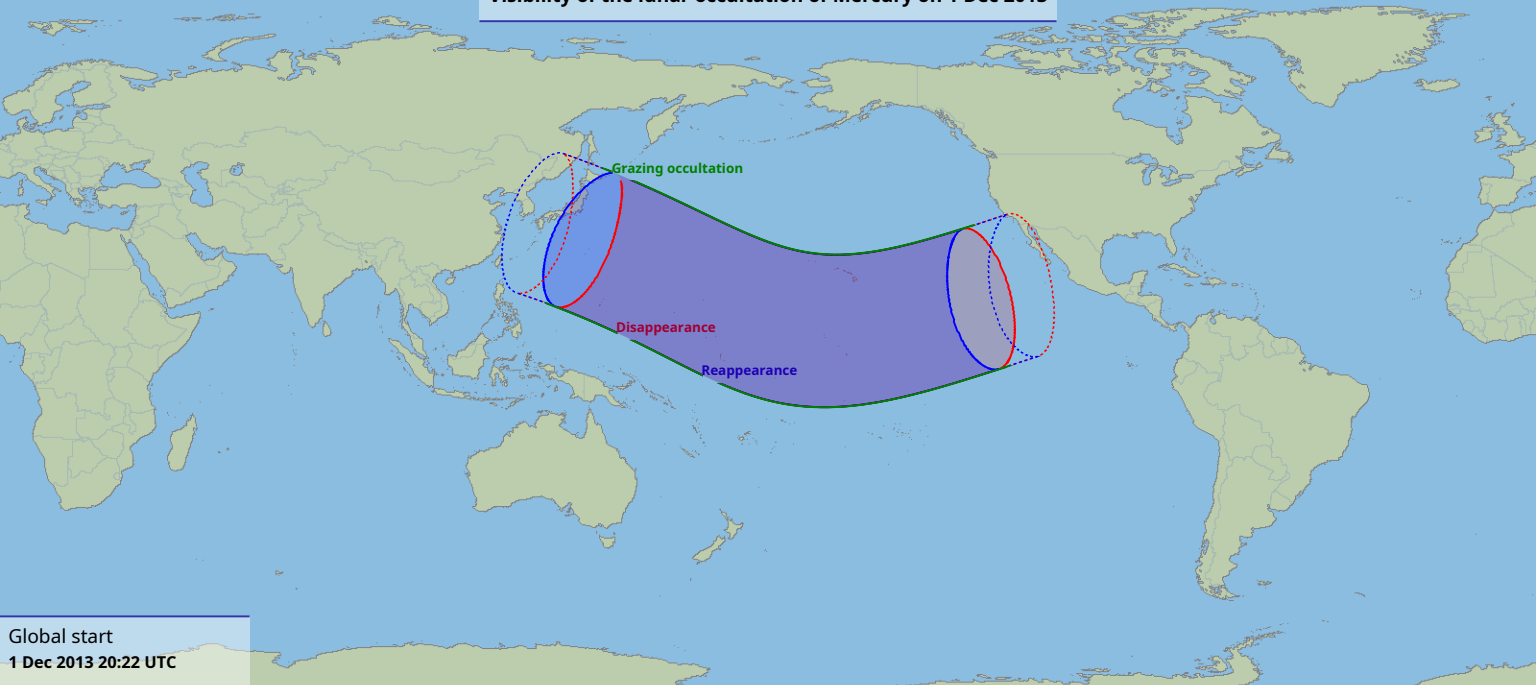

# Visibility of the lunar occultation of Mercury on 1 Dec 2013

Global start  
1 Dec 2013 20:22 UTC

Global end  
2 Dec 2013 00:44 UTC