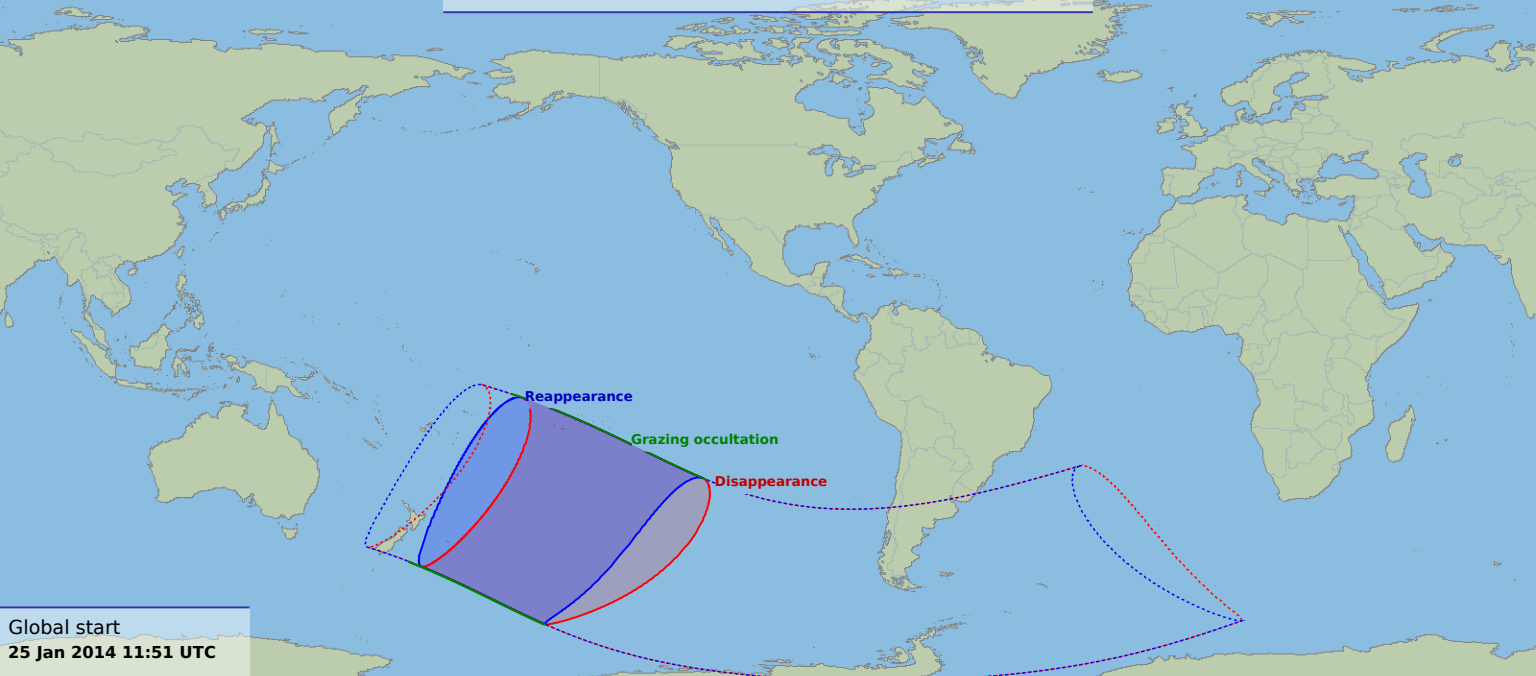

Visibility of the lunar occultation of Saturn on 25 Jan 2014

Global start
25 Jan 2014 11:51 UTC

Global end
25 Jan 2014 15:43 UTC