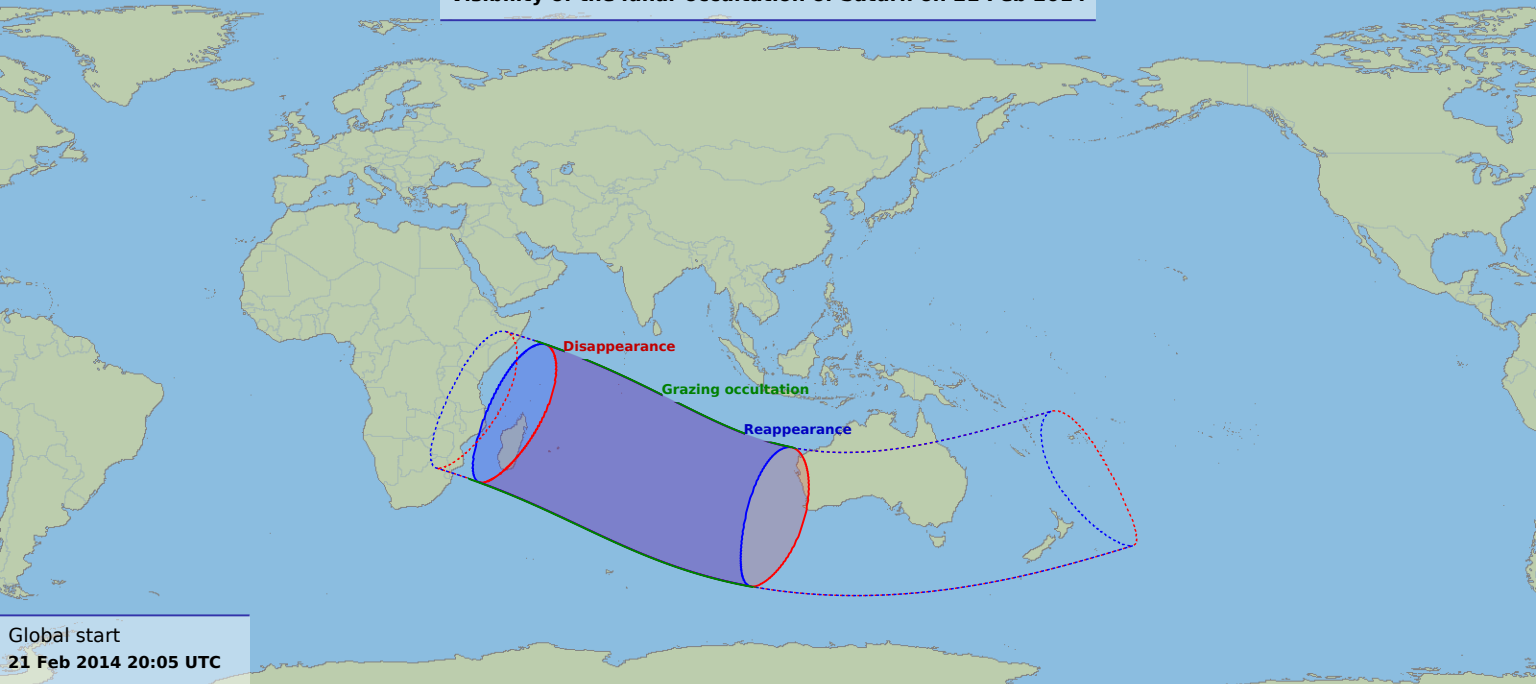

# Visibility of the lunar occultation of Saturn on 21 Feb 2014

Global start  
21 Feb 2014 20:05 UTC

Global end  
22 Feb 2014 00:19 UTC