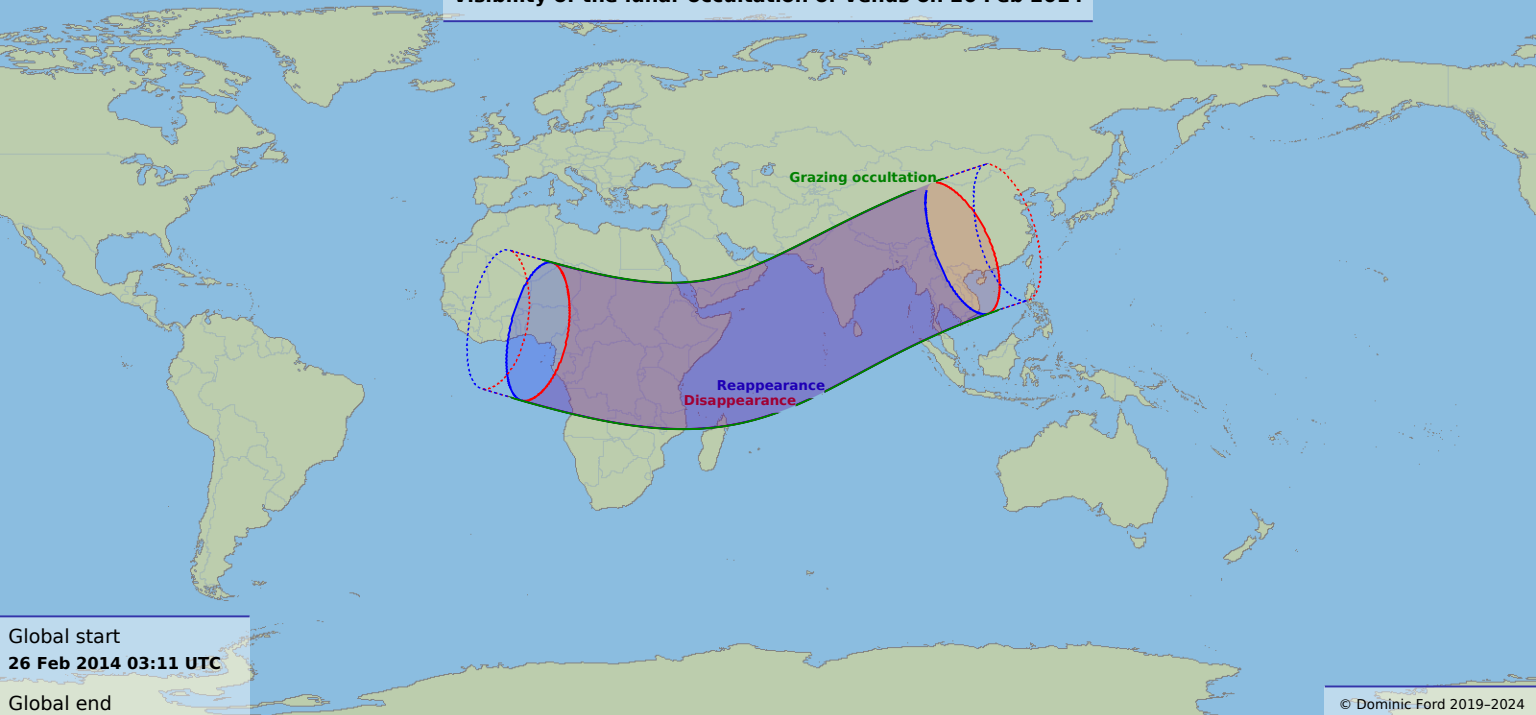

Visibility of the lunar occultation of Venus on 26 Feb 2014

Global start
26 Feb 2014 03:11 UTC

Global end
26 Feb 2014 07:22 UTC