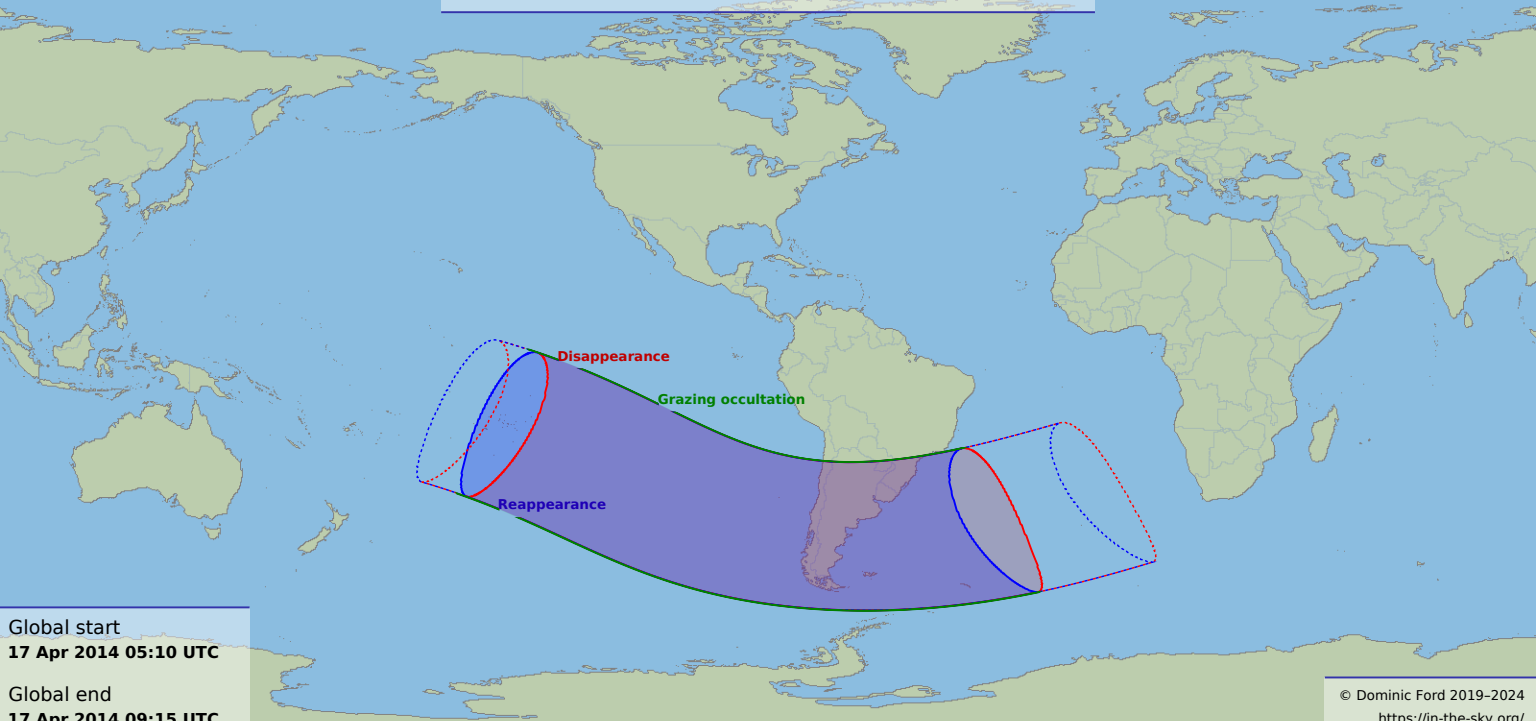

# Visibility of the lunar occultation of Saturn on 17 Apr 2014

Global start  
17 Apr 2014 05:10 UTC

Global end  
17 Apr 2014 09:15 UTC