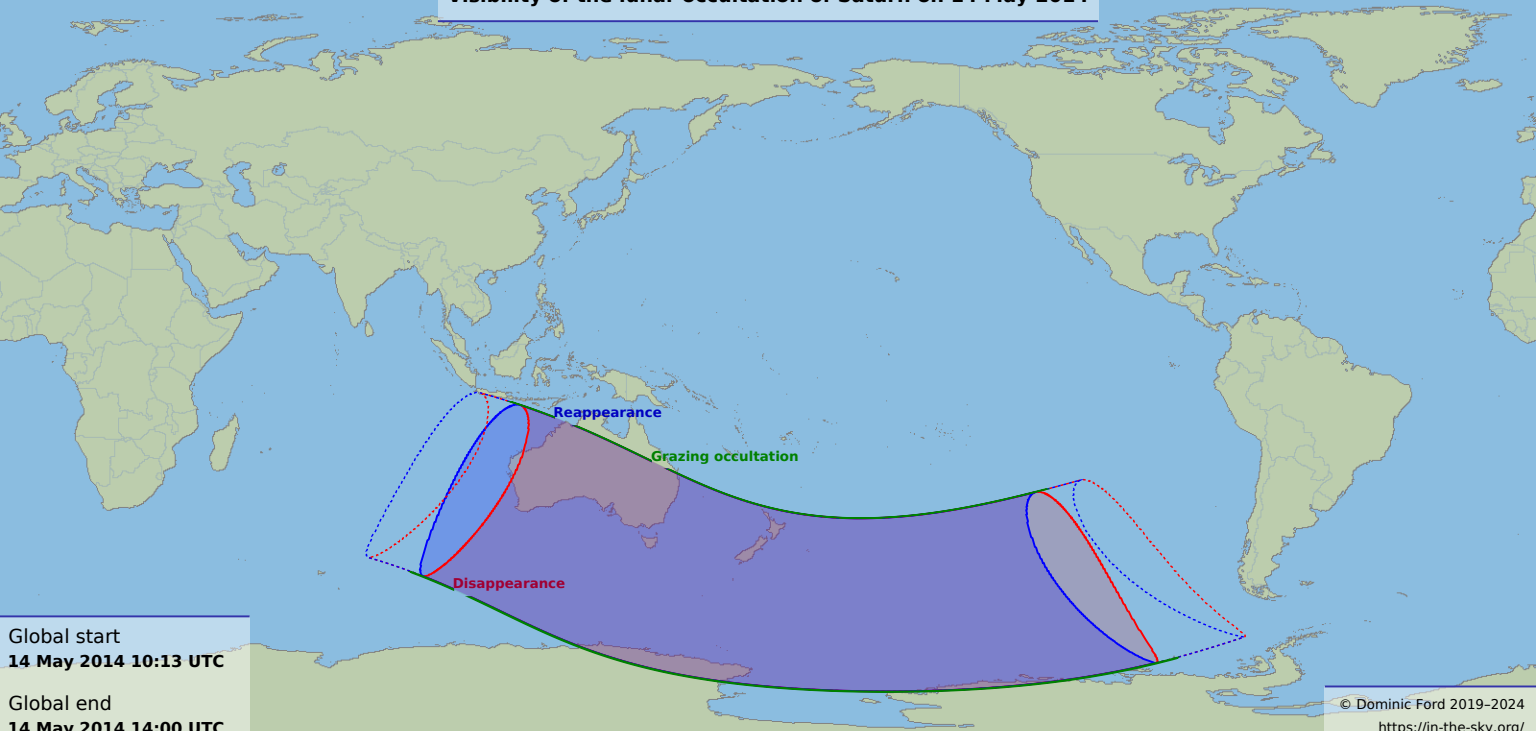

Visibility of the lunar occultation of Saturn on 14 May 2014

Global start
14 May 2014 10:13 UTC

Global end
14 May 2014 14:00 UTC