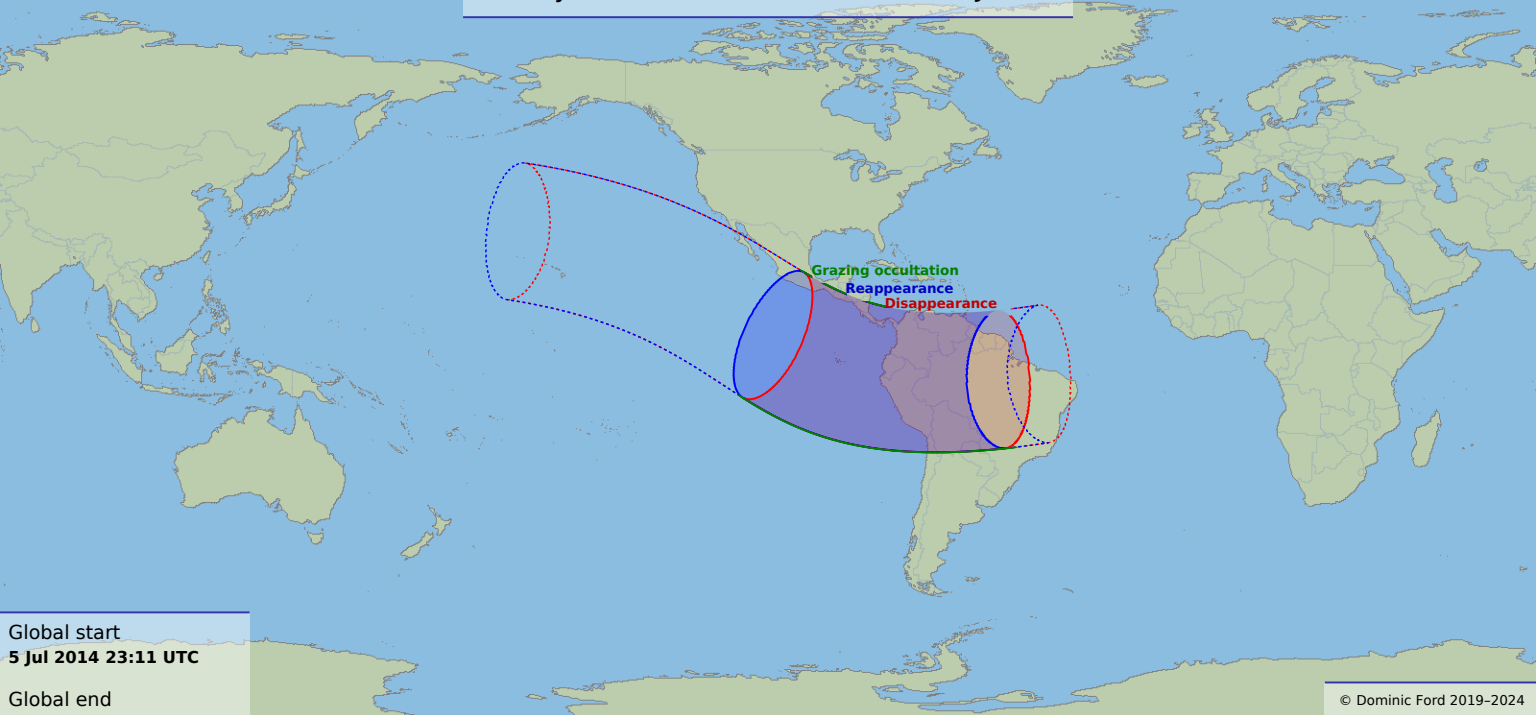

Visibility of the lunar occultation of Mars on 6 Jul 2014

Global start
5 Jul 2014 23:11 UTC

Global end
6 Jul 2014 03:46 UTC