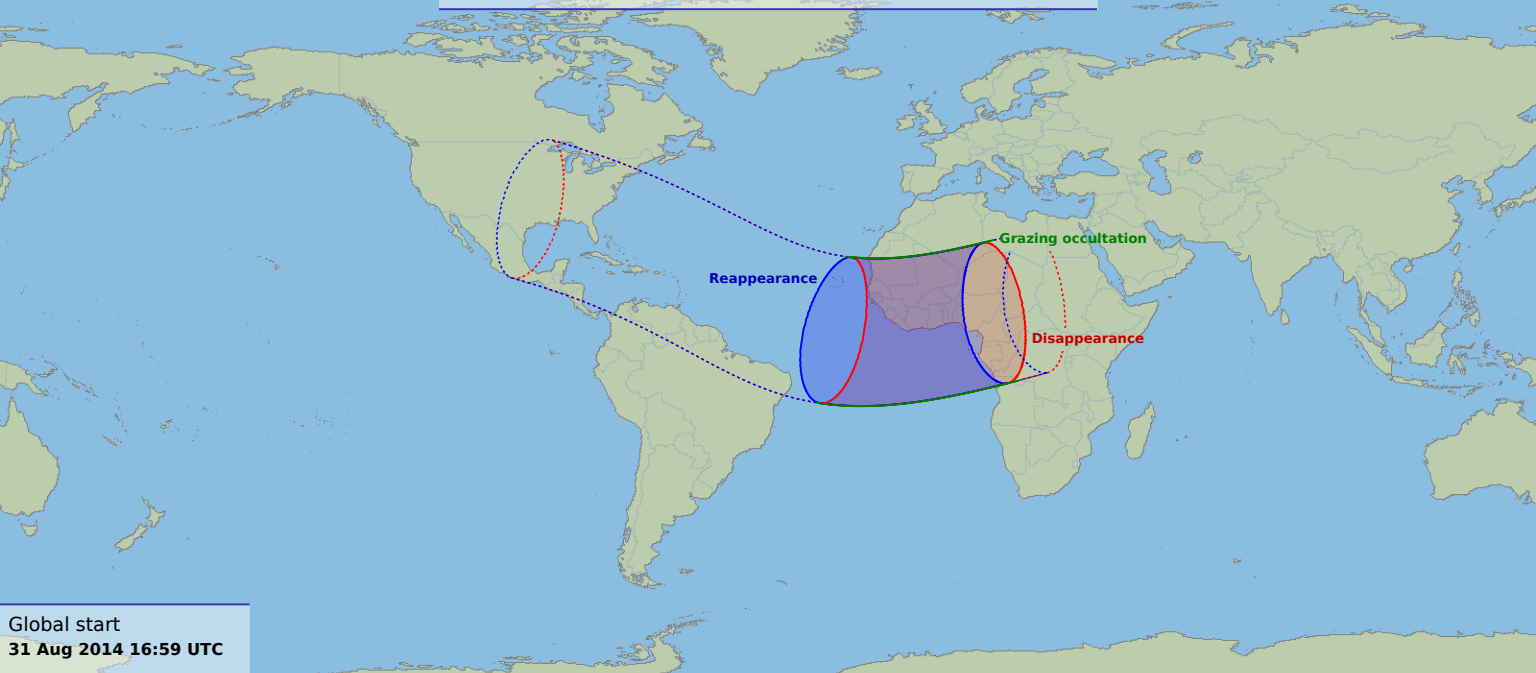

Visibility of the lunar occultation of Saturn on 31 Aug 2014

Global start
31 Aug 2014 16:59 UTC

Global end
31 Aug 2014 21:16 UTC