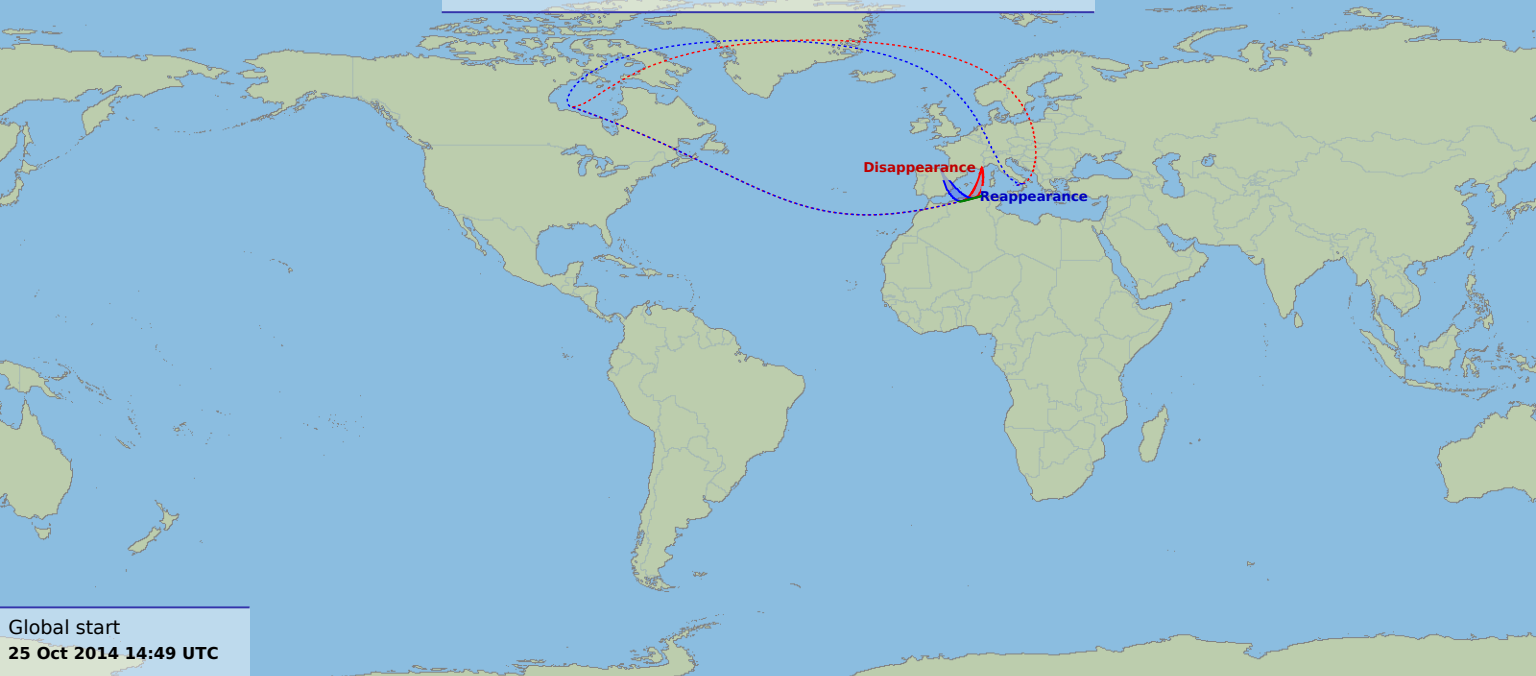

# Visibility of the lunar occultation of Saturn on 25 Oct 2014

Global start  
**25 Oct 2014 14:49 UTC**

Global end  
**25 Oct 2014 17:17 UTC**