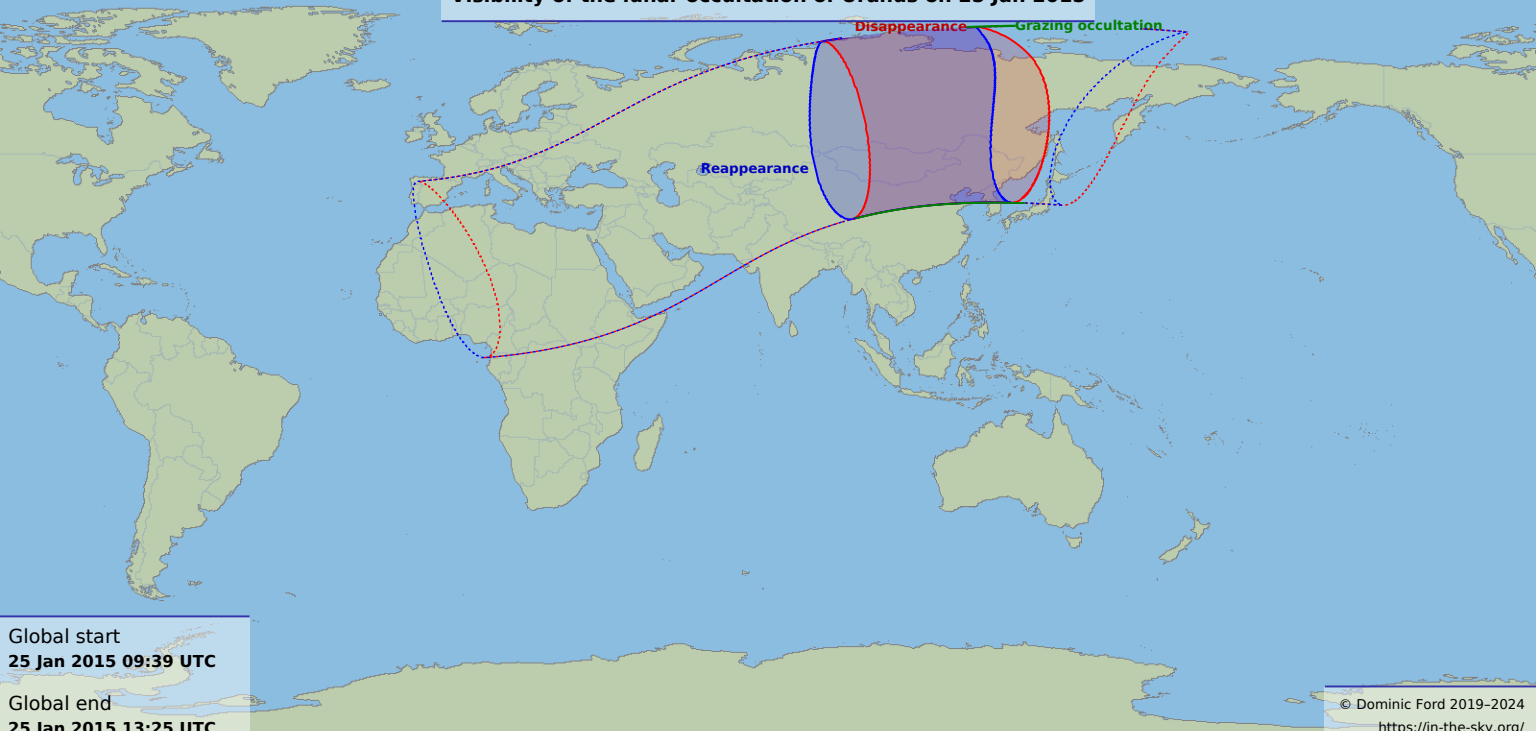

# Visibility of the lunar occultation of Uranus on 25 Jan 2015

Global start  
25 Jan 2015 09:39 UTC

Global end  
25 Jan 2015 13:25 UTC