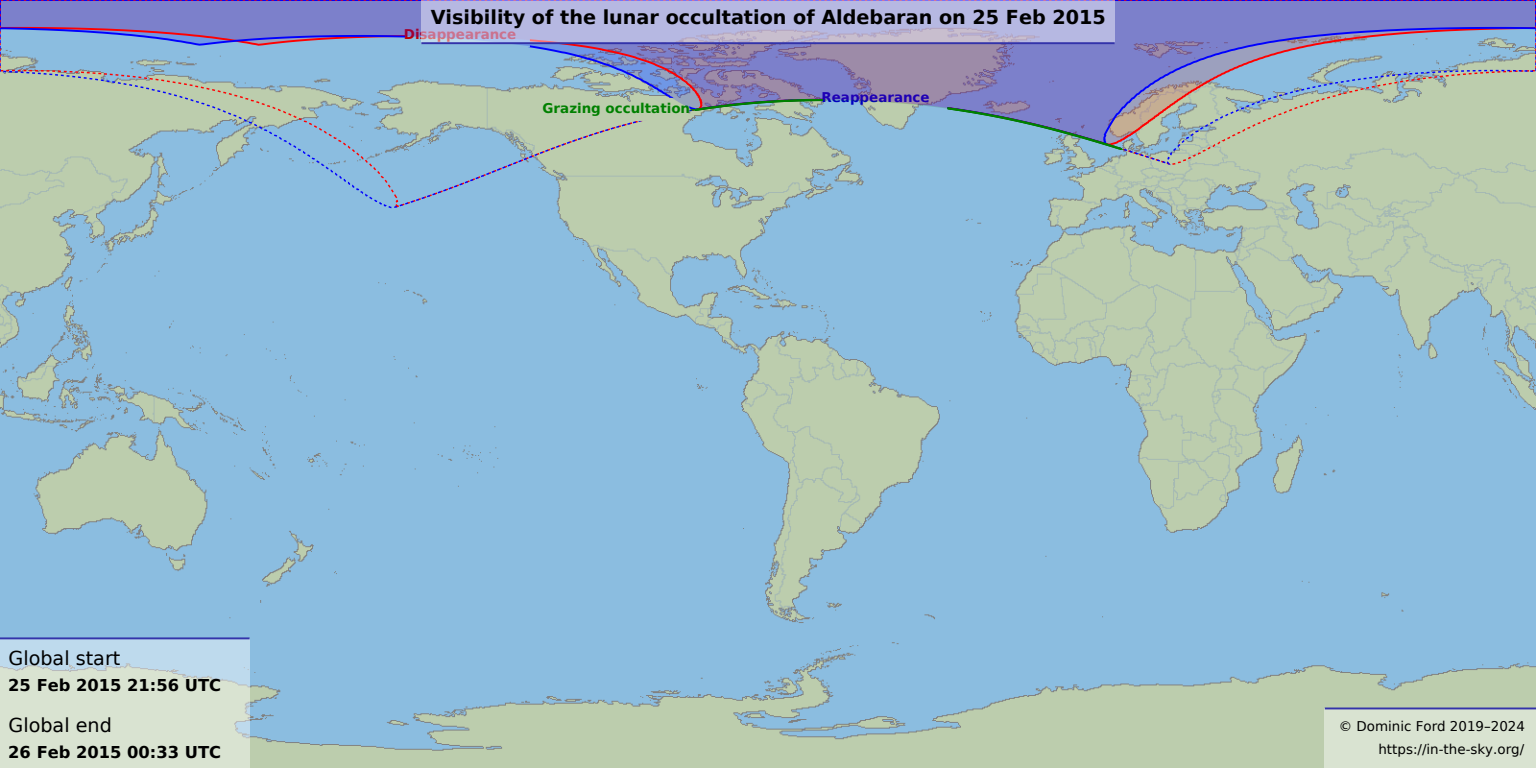

Visibility of the lunar occultation of Aldebaran on 25 Feb 2015

Global start
25 Feb 2015 21:56 UTC

Global end
26 Feb 2015 00:33 UTC