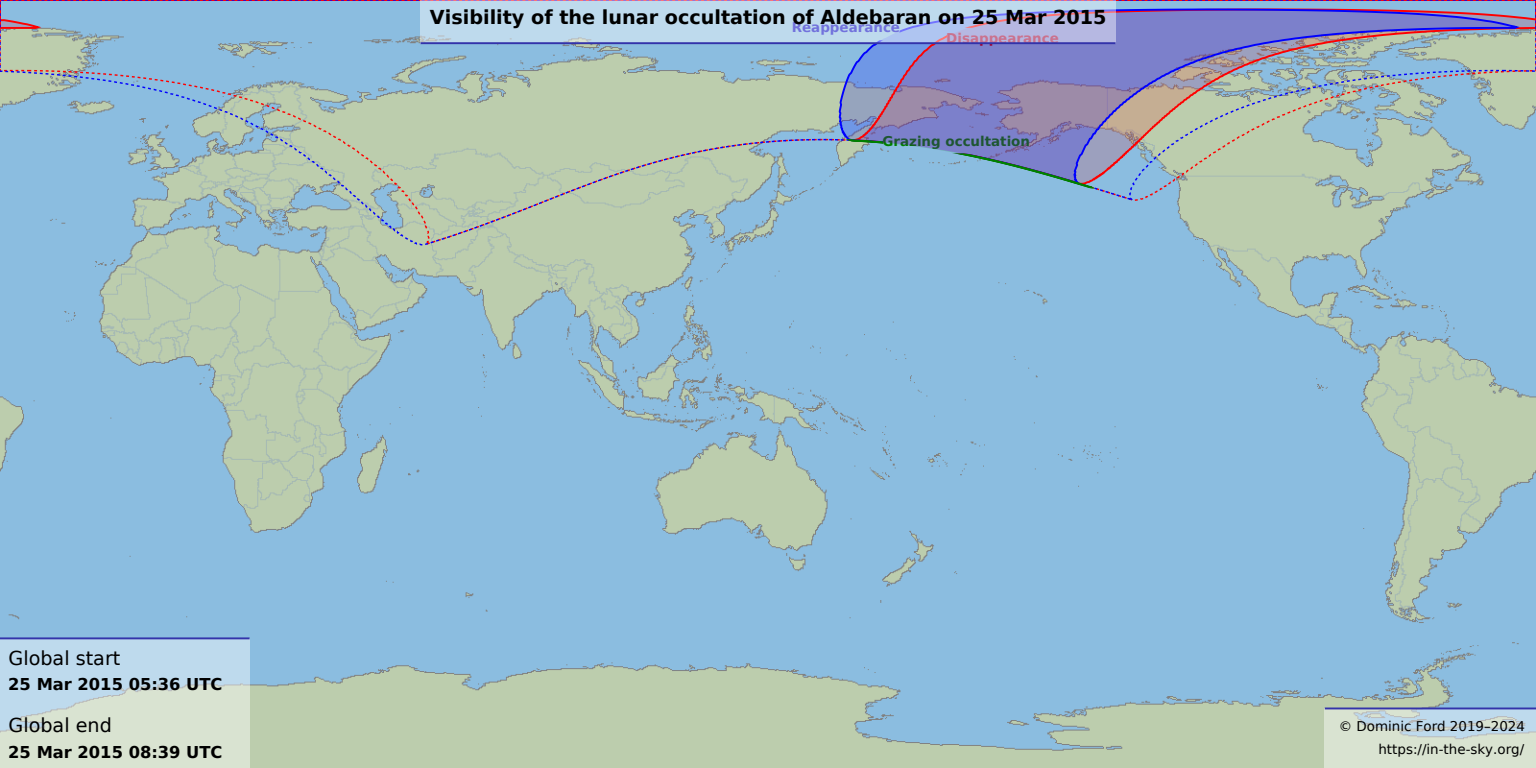

Visibility of the lunar occultation of Aldebaran on 25 Mar 2015

Reappearance

Disappearance

Grazing occultation

Global start
25 Mar 2015 05:36 UTC

Global end
25 Mar 2015 08:39 UTC