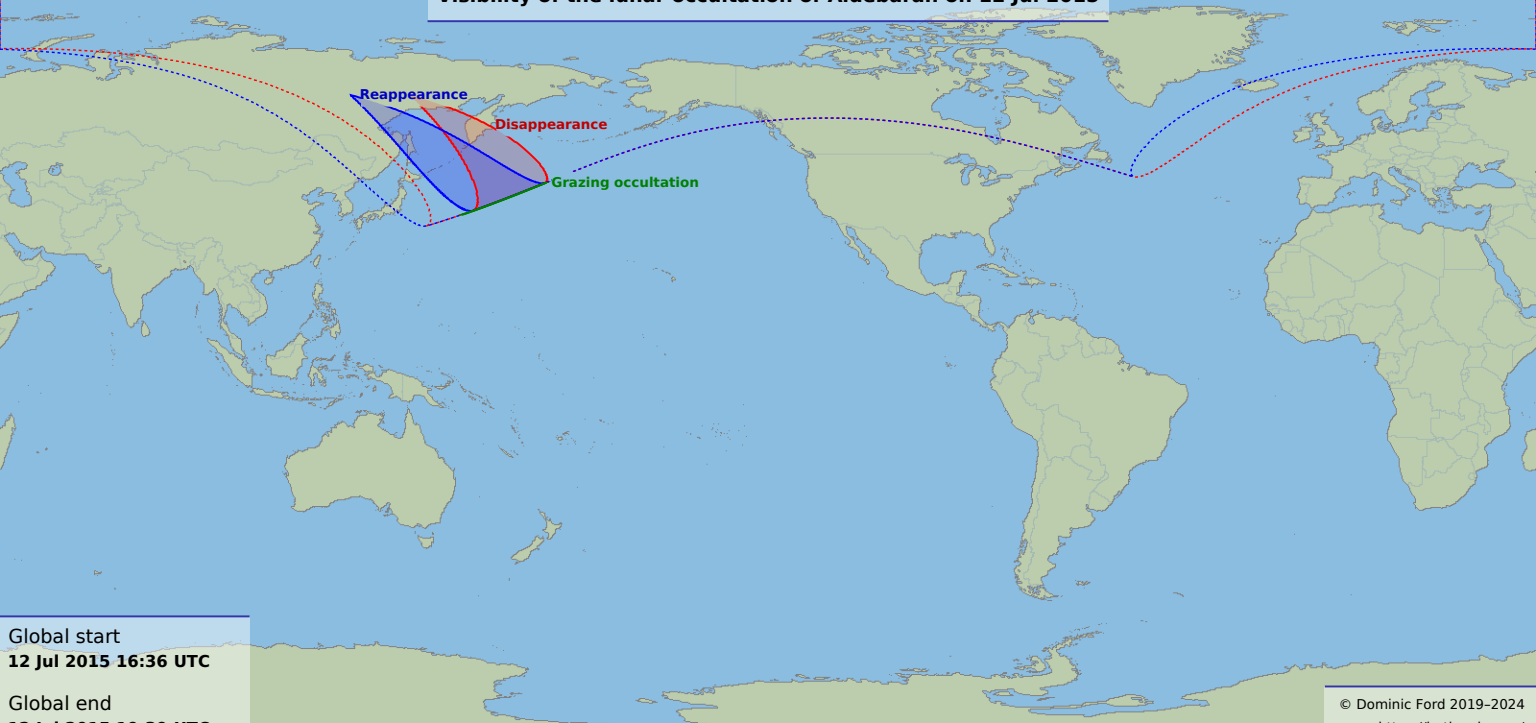

Visibility of the lunar occultation of Aldebaran on 12 Jul 2015

Global start
12 Jul 2015 16:36 UTC

Global end
12 Jul 2015 19:39 UTC