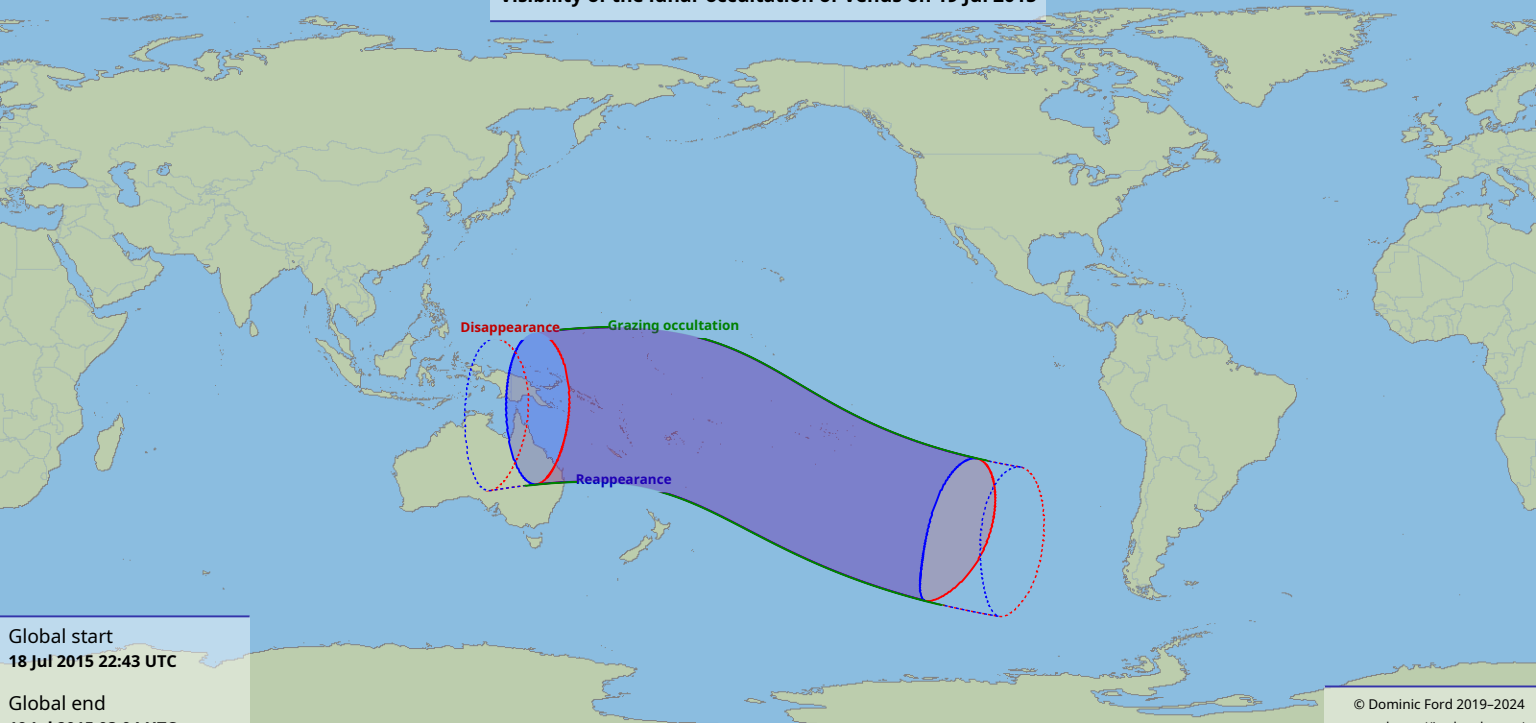

Visibility of the lunar occultation of Venus on 19 Jul 2015

Global start
18 Jul 2015 22:43 UTC

Global end
19 Jul 2015 03:04 UTC