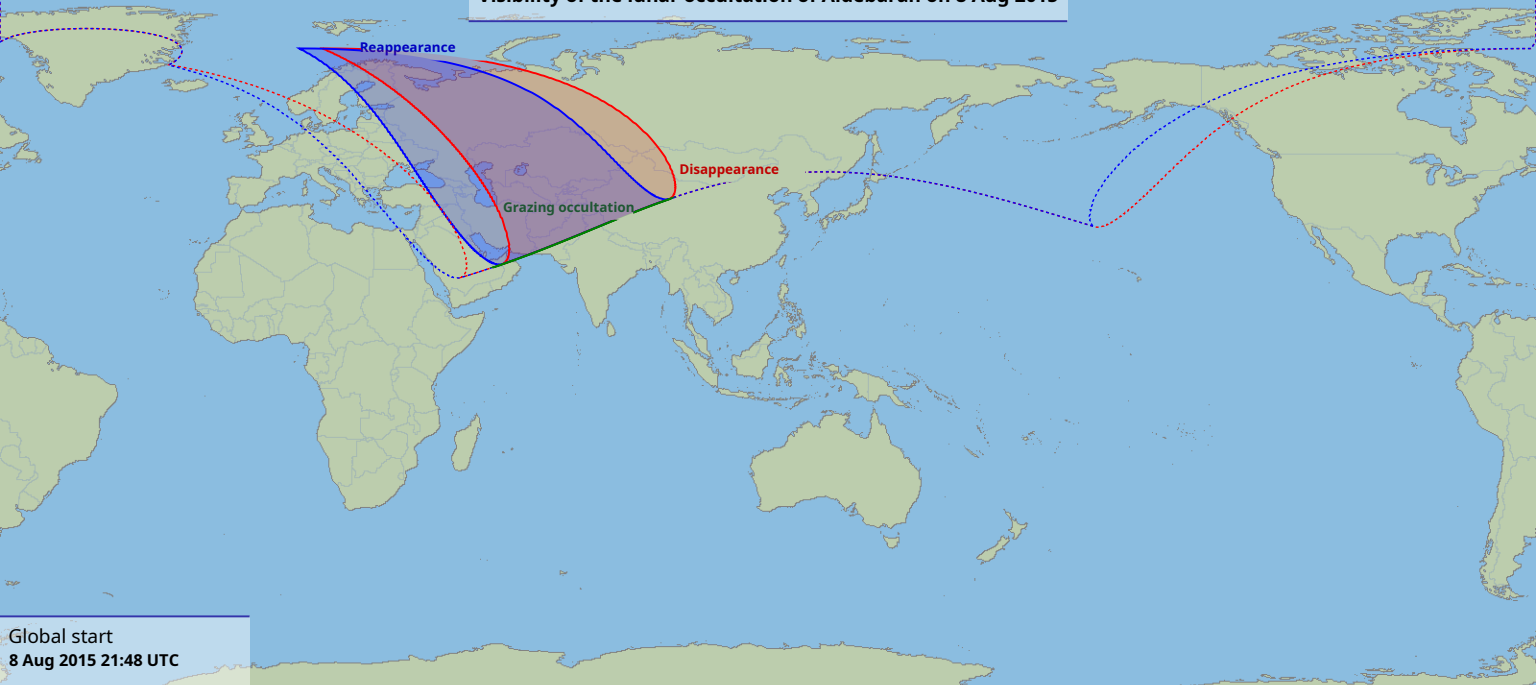

Visibility of the lunar occultation of Aldebaran on 8 Aug 2015

Global start
8 Aug 2015 21:48 UTC

Global end
9 Aug 2015 01:25 UTC