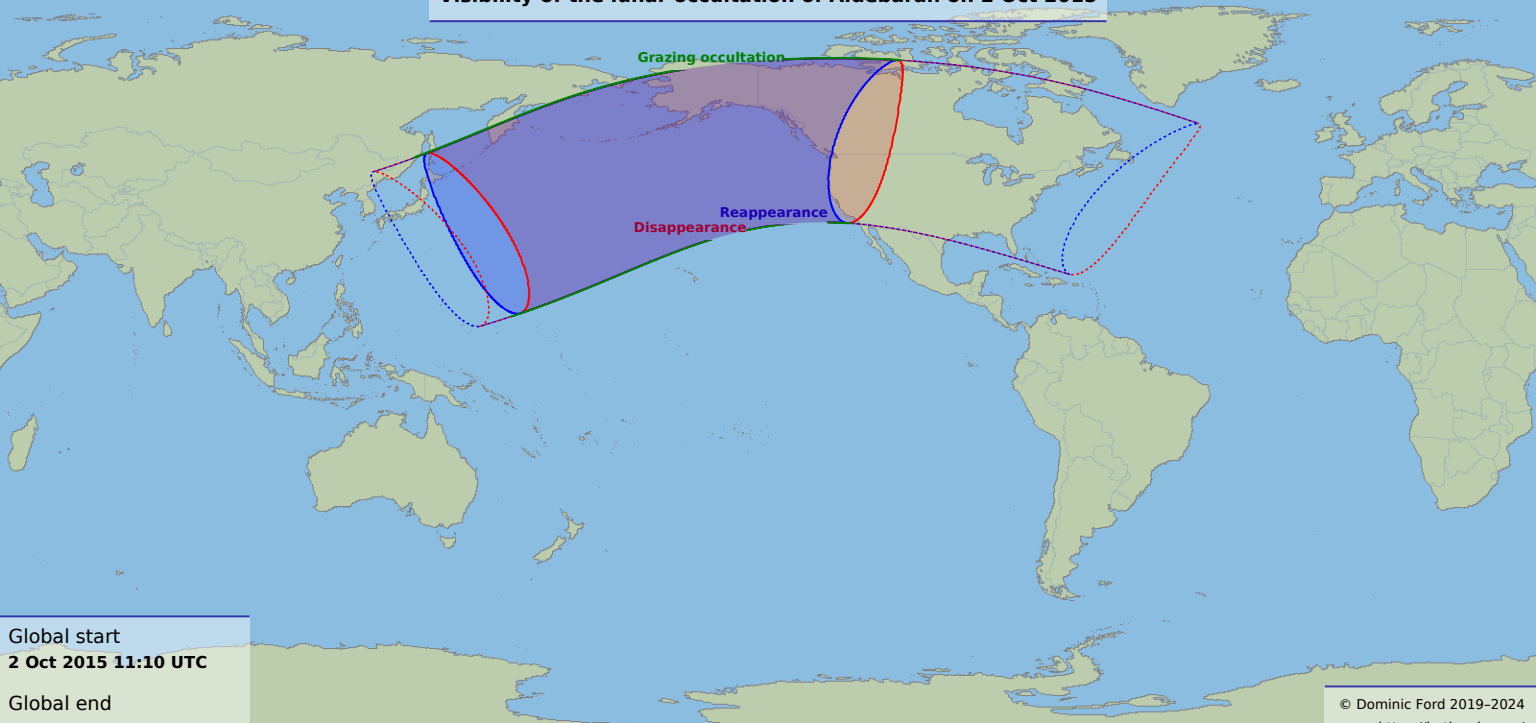

# Visibility of the lunar occultation of Aldebaran on 2 Oct 2015

Global start  
**2 Oct 2015 11:10 UTC**

Global end  
**2 Oct 2015 15:04 UTC**