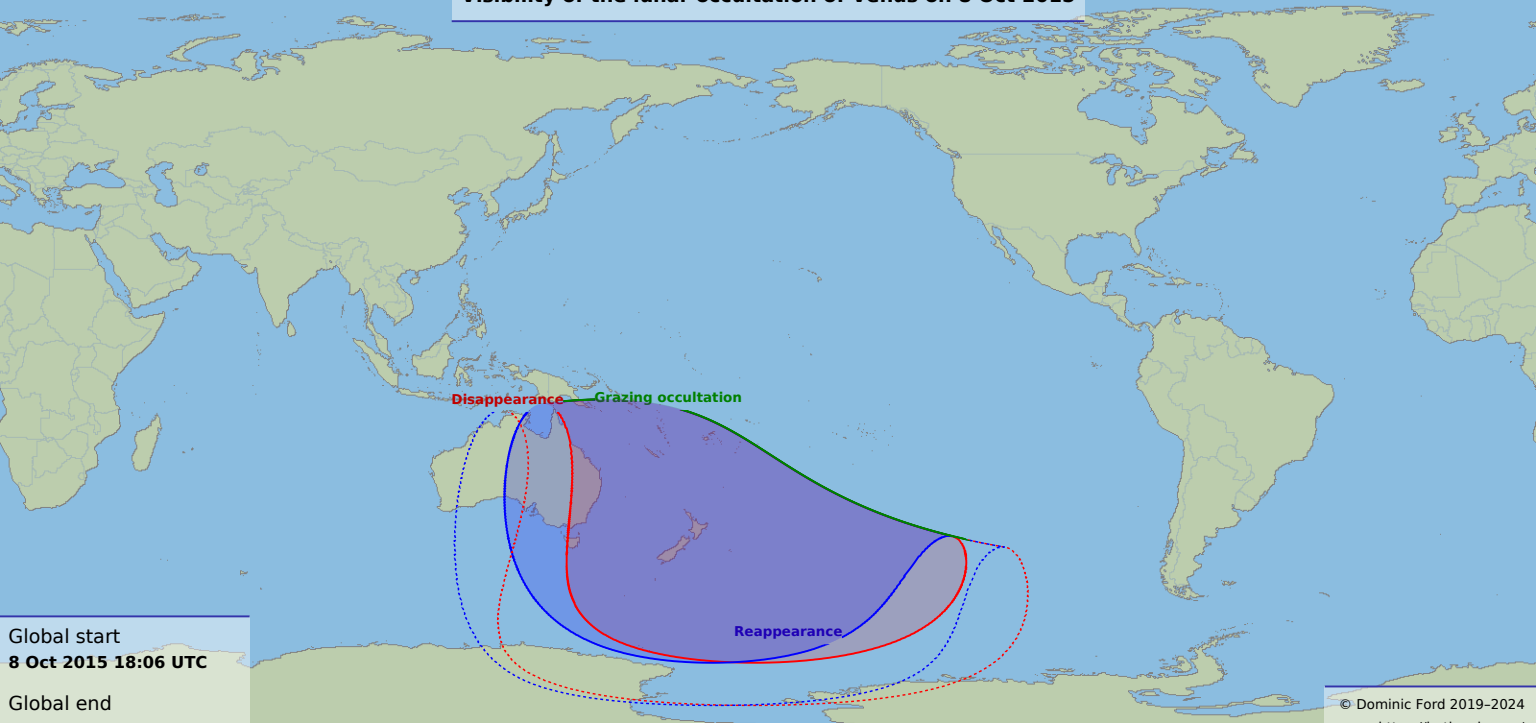

Visibility of the lunar occultation of Venus on 8 Oct 2015

Global start
8 Oct 2015 18:06 UTC

Global end
8 Oct 2015 22:08 UTC