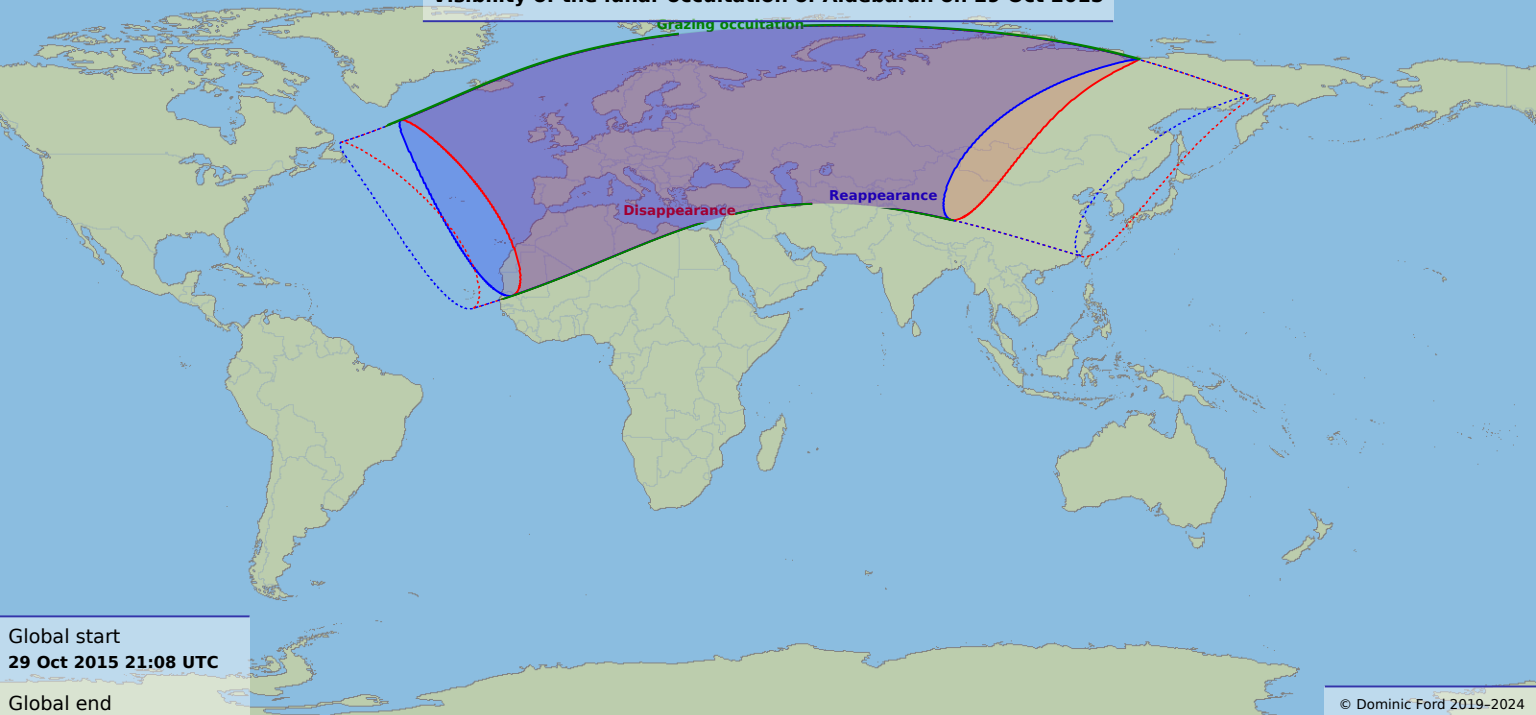

Visibility of the lunar occultation of Aldebaran on 29 Oct 2015

Global start
29 Oct 2015 21:08 UTC

Global end
30 Oct 2015 00:51 UTC