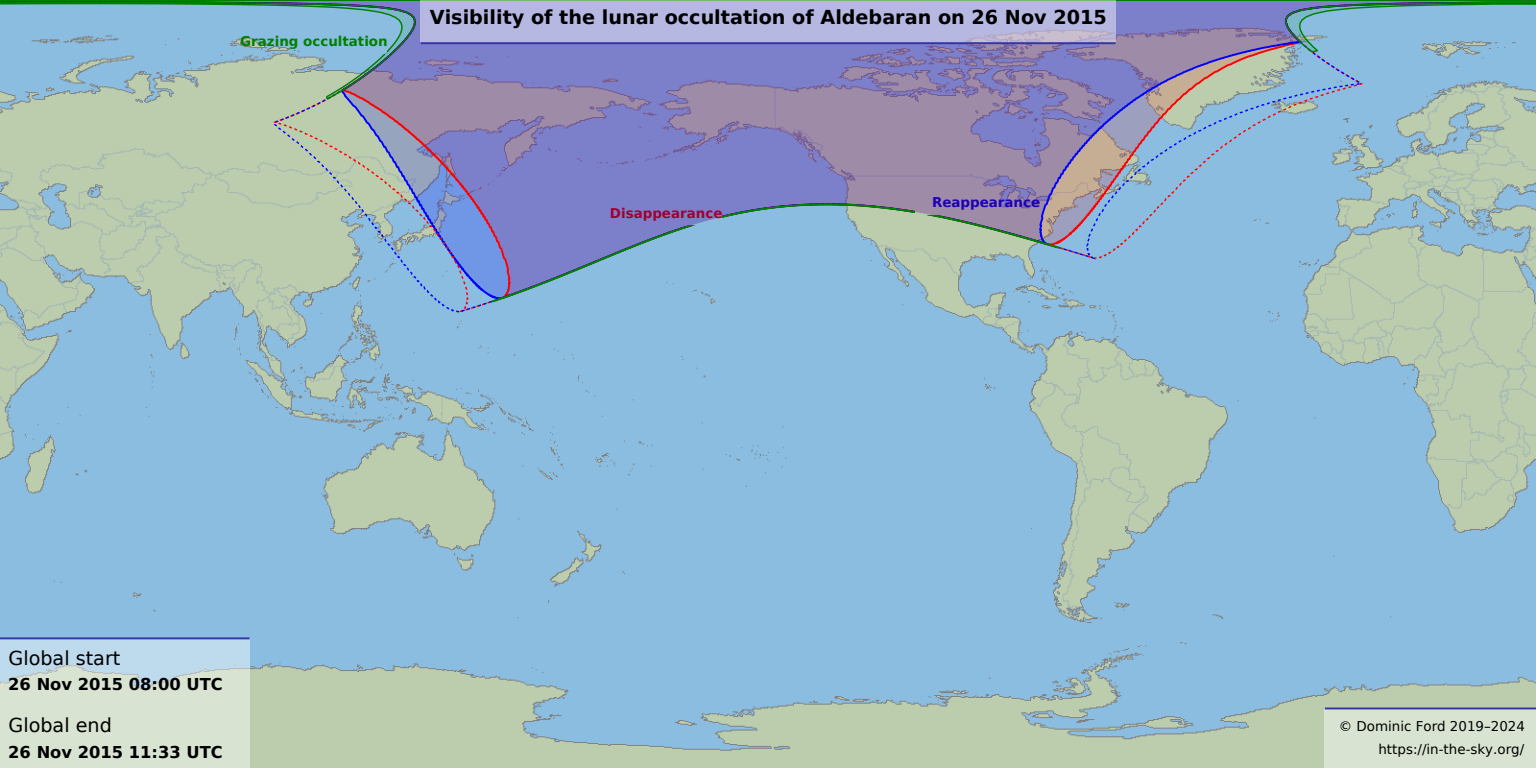

Visibility of the lunar occultation of Aldebaran on 26 Nov 2015

Grazing occultation

Disappearance

Reappearance

Global start
26 Nov 2015 08:00 UTC

Global end
26 Nov 2015 11:33 UTC