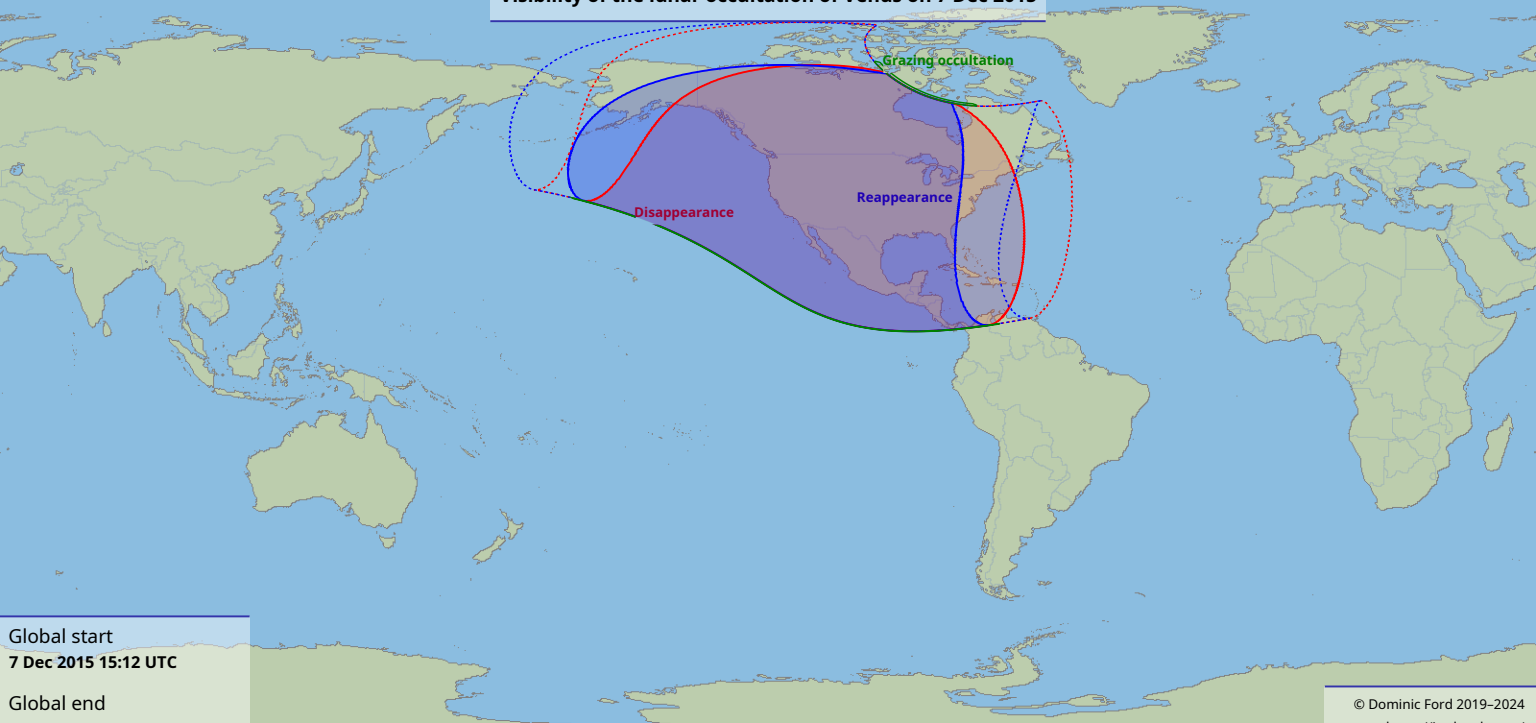

# Visibility of the lunar occultation of Venus on 7 Dec 2015

Global start  
7 Dec 2015 15:12 UTC

Global end  
7 Dec 2015 19:26 UTC