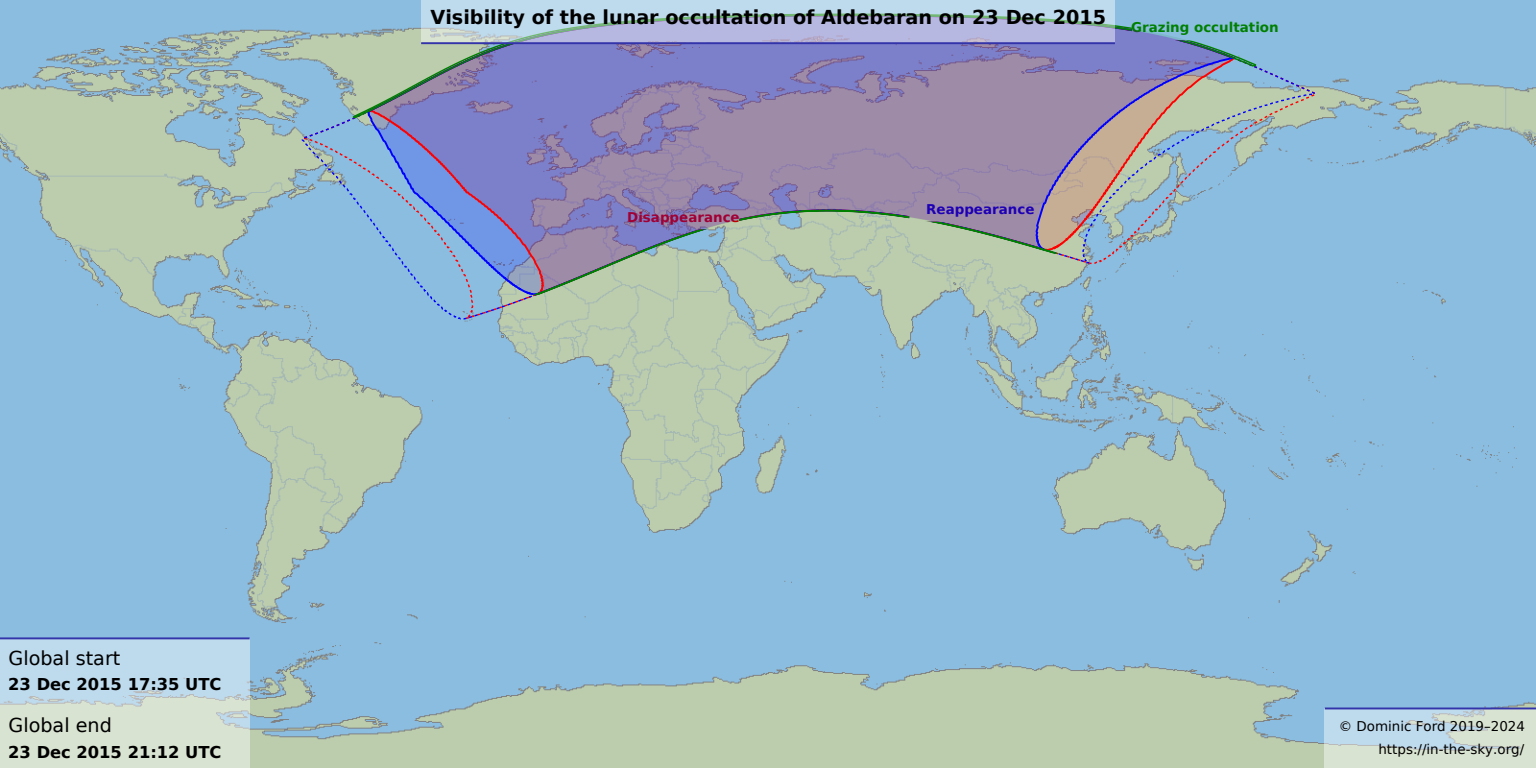

Visibility of the lunar occultation of Aldebaran on 23 Dec 2015

Global start
23 Dec 2015 17:35 UTC

Global end
23 Dec 2015 21:12 UTC