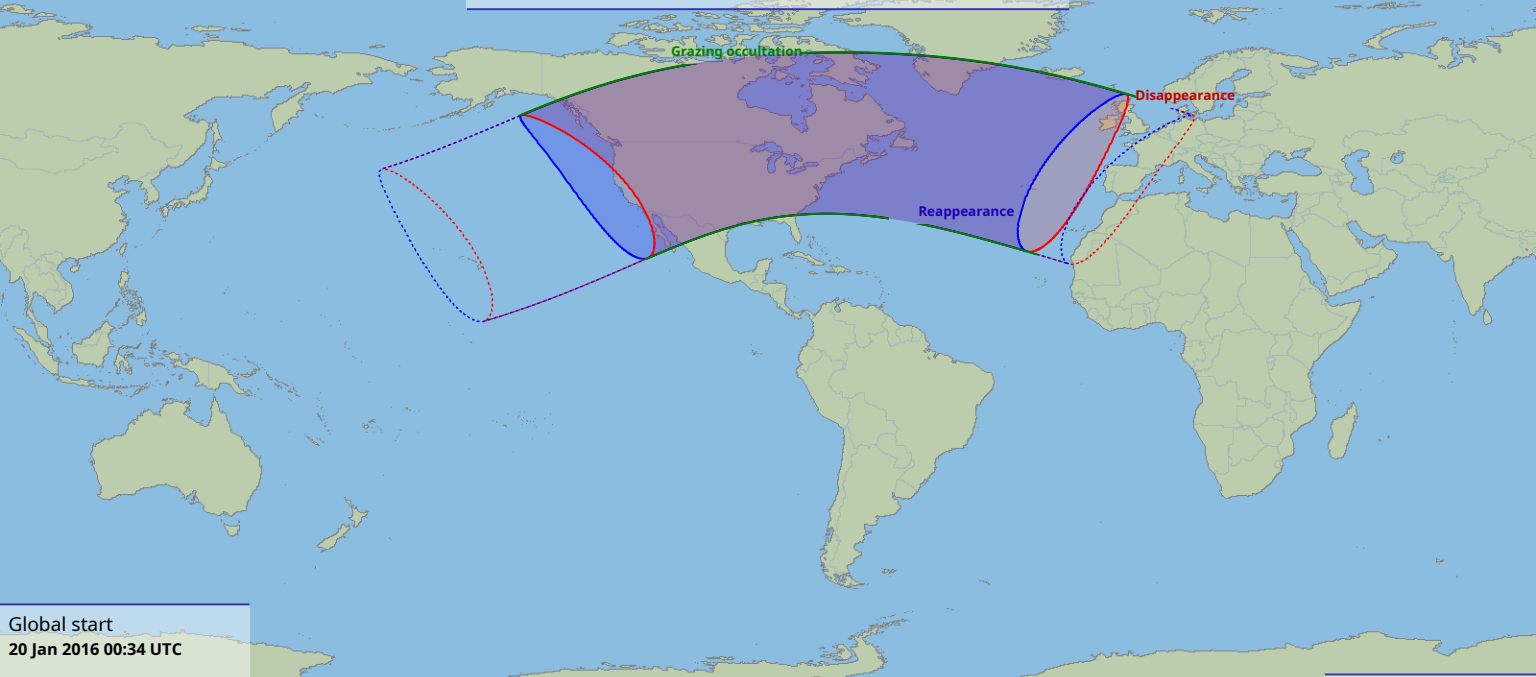

Visibility of the lunar occultation of Aldebaran on 20 Jan 2016

Global start
20 Jan 2016 00:34 UTC

Global end
20 Jan 2016 04:30 UTC