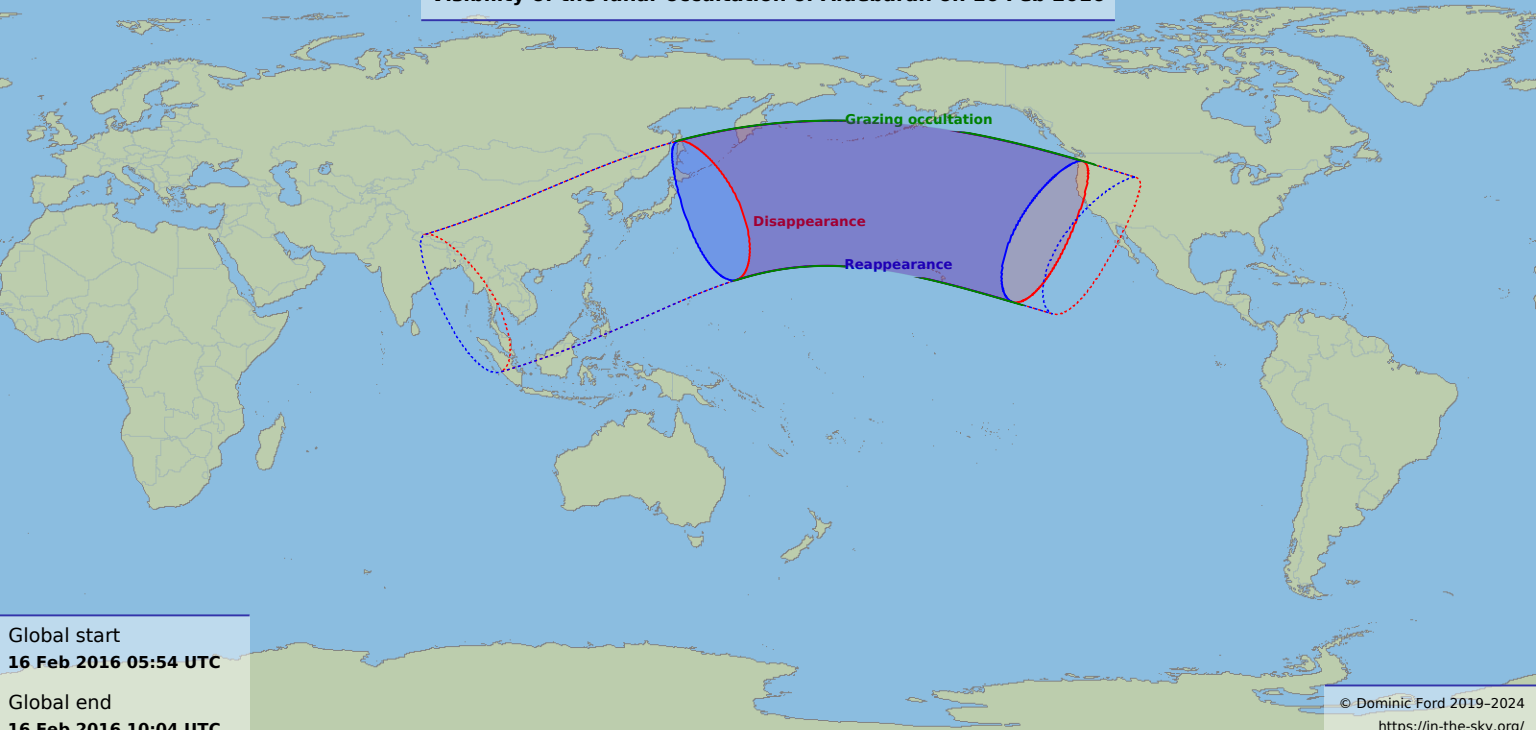

Visibility of the lunar occultation of Aldebaran on 16 Feb 2016

Global start
16 Feb 2016 05:54 UTC

Global end
16 Feb 2016 10:04 UTC