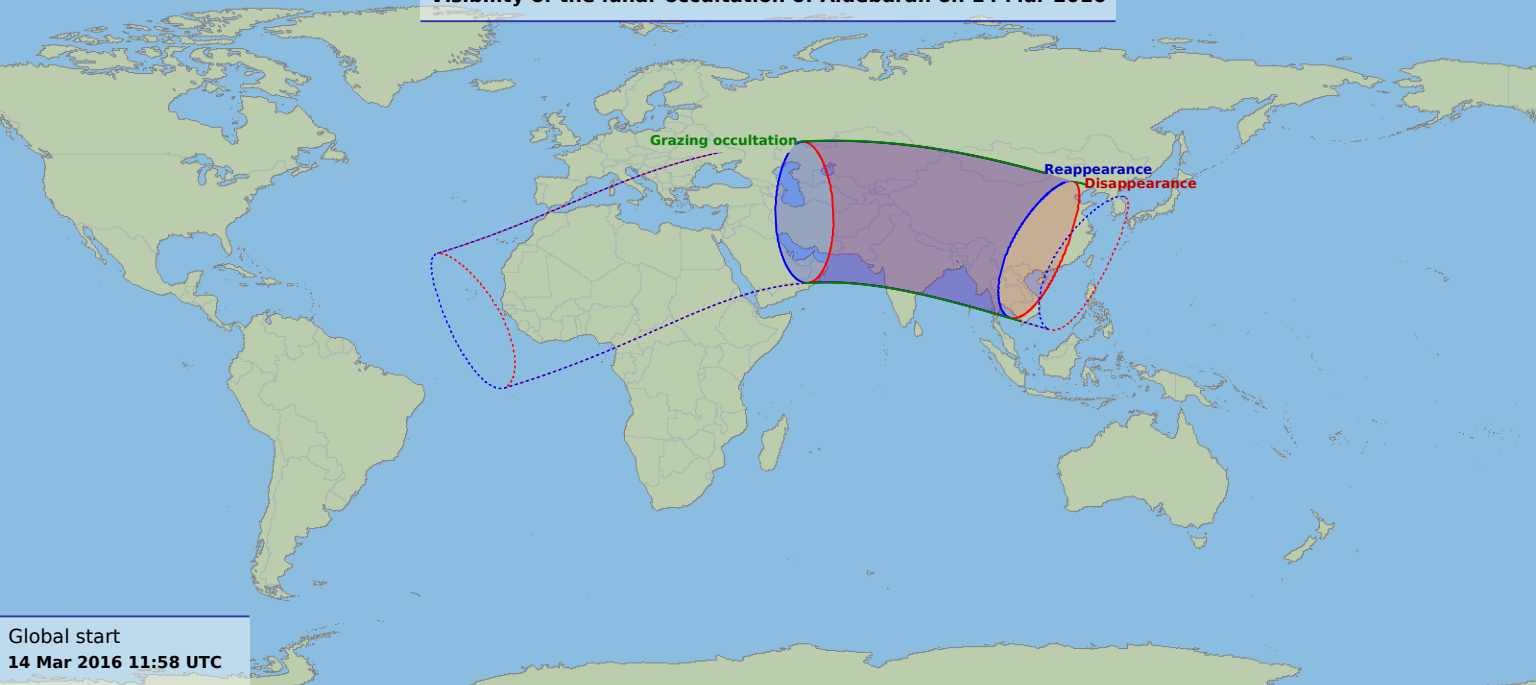

Visibility of the lunar occultation of Aldebaran on 14 Mar 2016

Global start
14 Mar 2016 11:58 UTC

Global end
14 Mar 2016 16:08 UTC