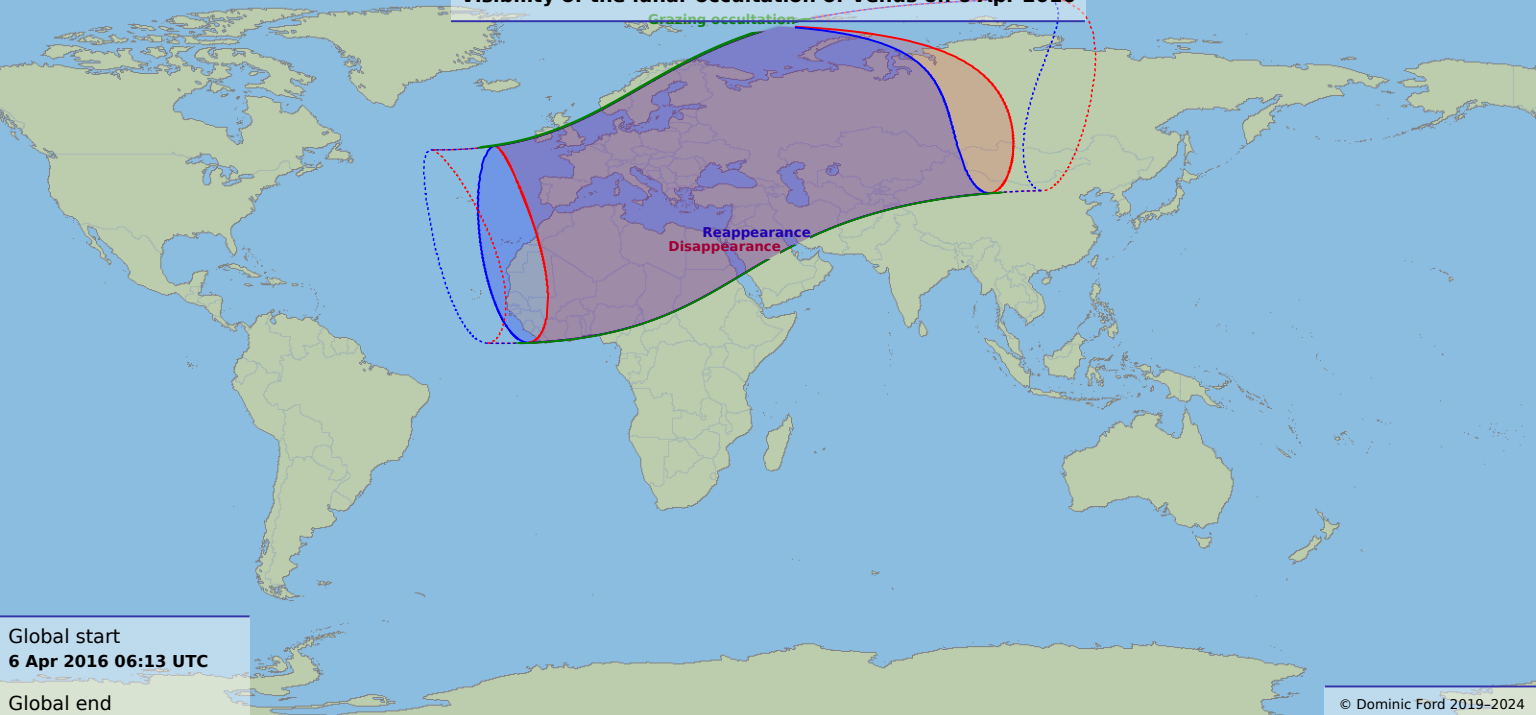

# Visibility of the lunar occultation of Venus on 6 Apr 2016

Global start  
6 Apr 2016 06:13 UTC

Global end  
6 Apr 2016 10:02 UTC