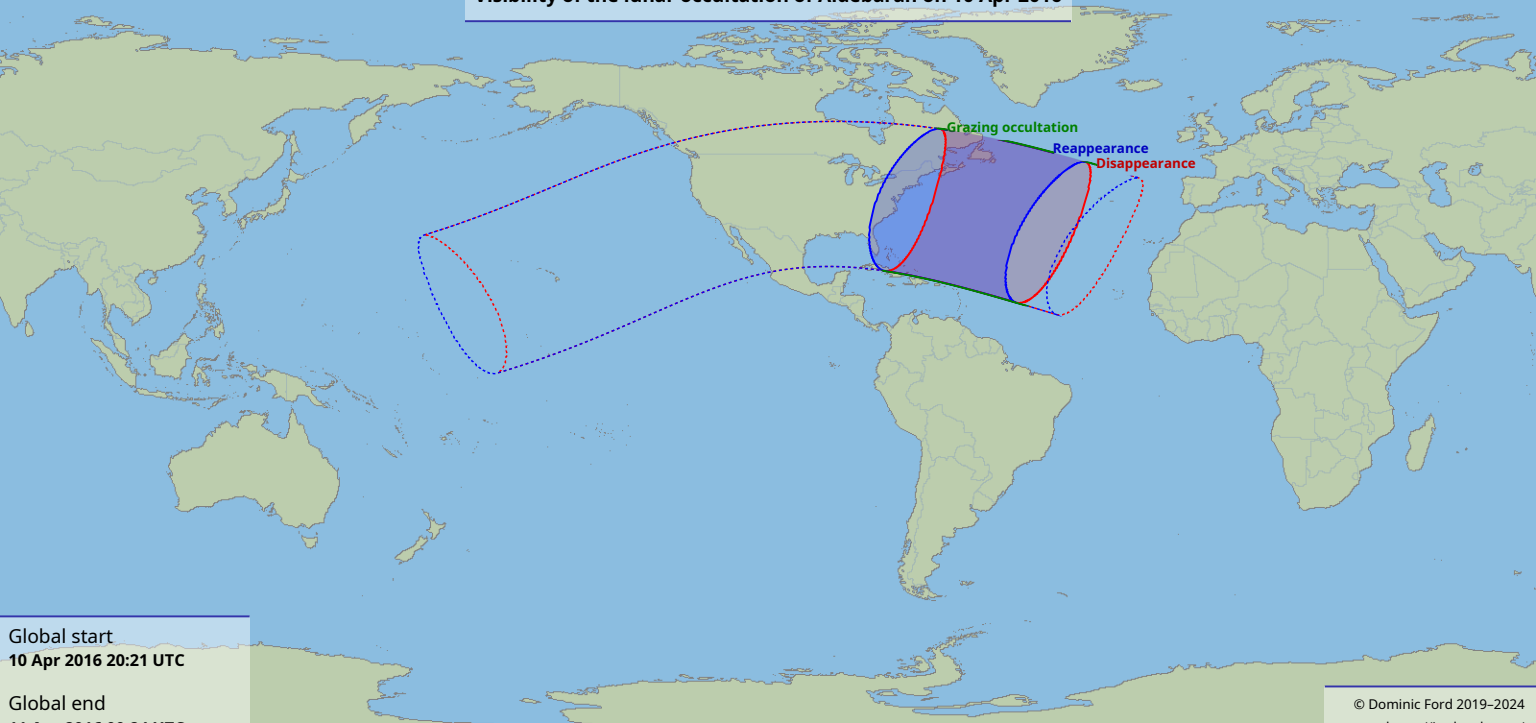

Visibility of the lunar occultation of Aldebaran on 10 Apr 2016

Global start
10 Apr 2016 20:21 UTC

Global end
11 Apr 2016 00:24 UTC