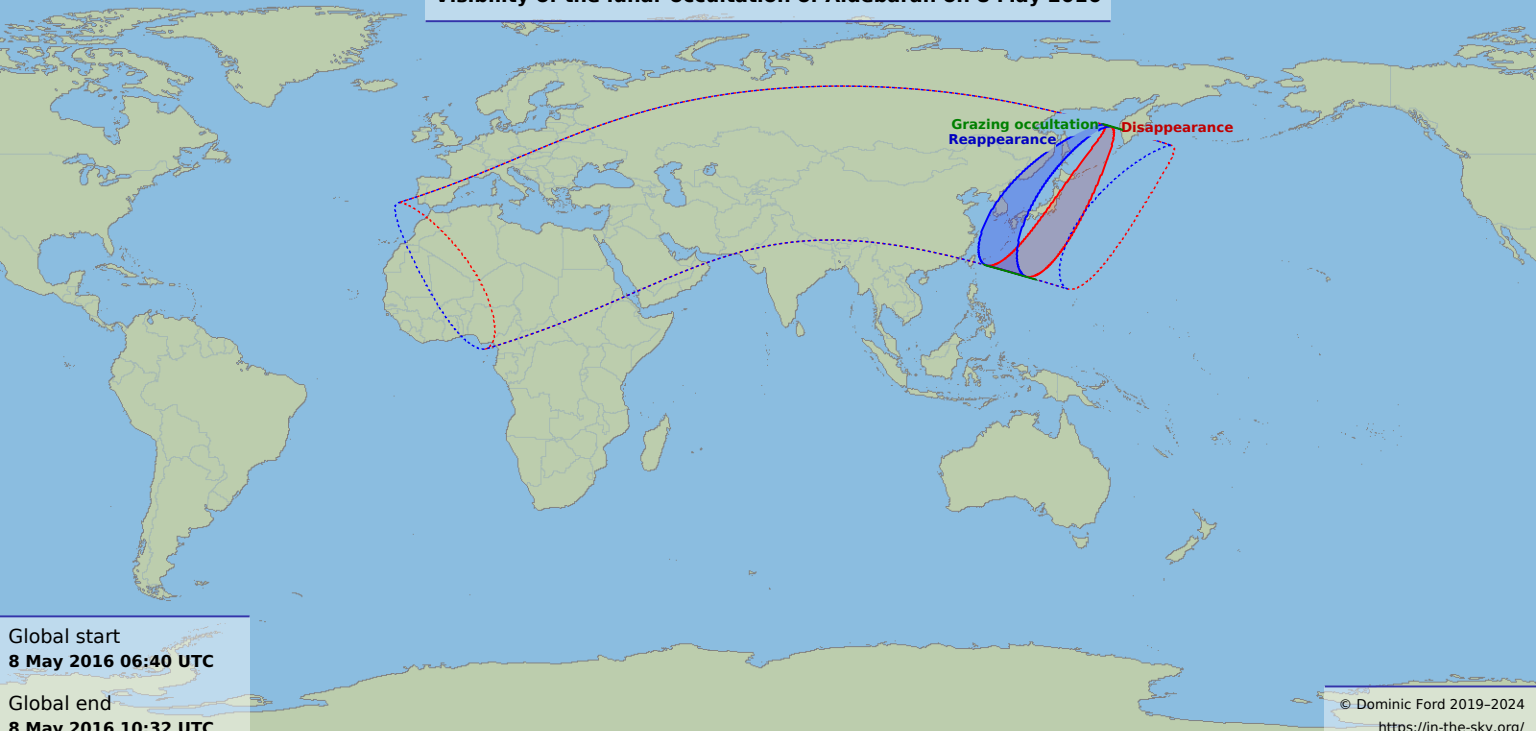

# Visibility of the lunar occultation of Aldebaran on 8 May 2016

Global start  
**8 May 2016 06:40 UTC**

Global end  
**8 May 2016 10:32 UTC**