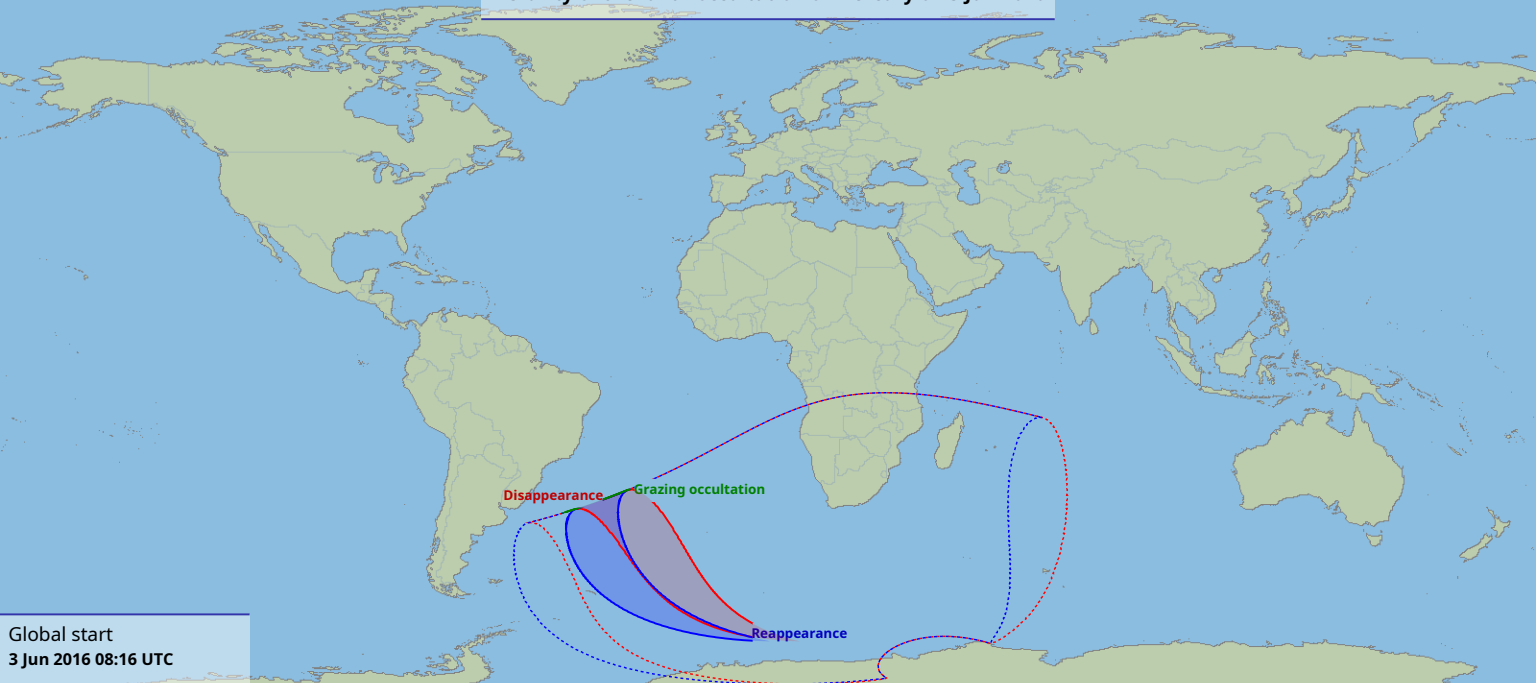

Visibility of the lunar occultation of Mercury on 3 Jun 2016

Disappearance Grazing occultation

Reappearance

Global start
3 Jun 2016 08:16 UTC

Global end
3 Jun 2016 11:52 UTC