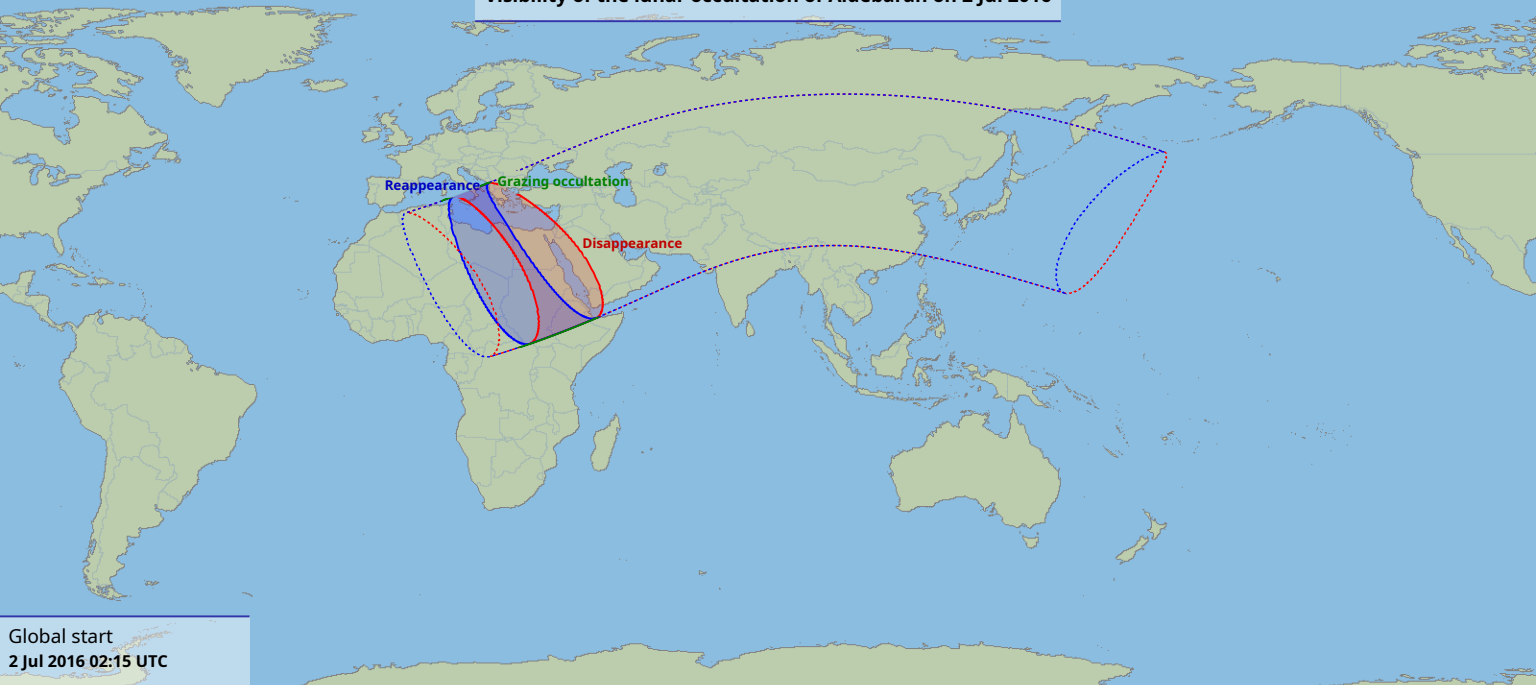

Visibility of the lunar occultation of Aldebaran on 2 Jul 2016

Global start
2 Jul 2016 02:15 UTC

Global end
2 Jul 2016 06:12 UTC