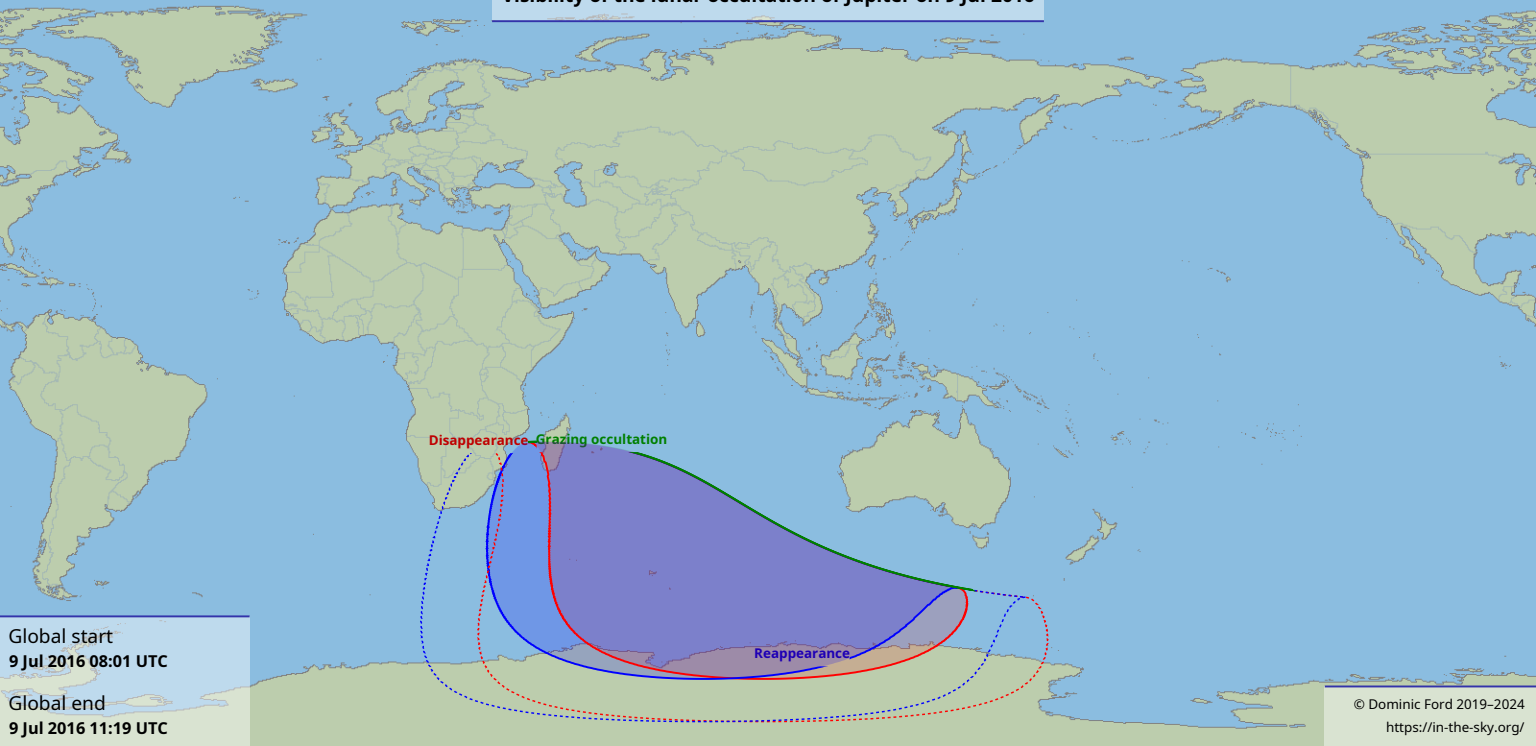

# Visibility of the lunar occultation of Jupiter on 9 Jul 2016

Global start  
9 Jul 2016 08:01 UTC

Global end  
9 Jul 2016 11:19 UTC