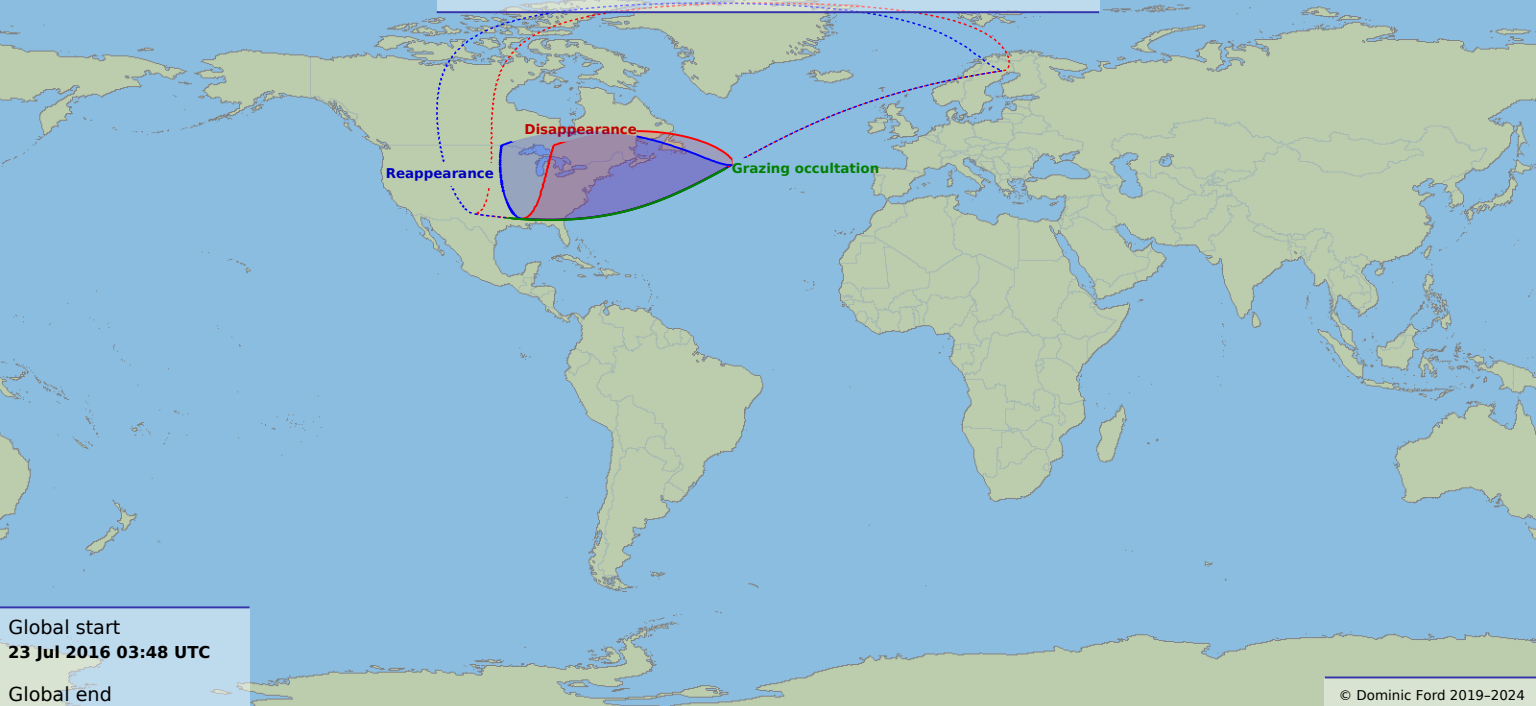

Visibility of the lunar occultation of Neptune on 23 Jul 2016

Global start
23 Jul 2016 03:48 UTC

Global end
23 Jul 2016 06:16 UTC