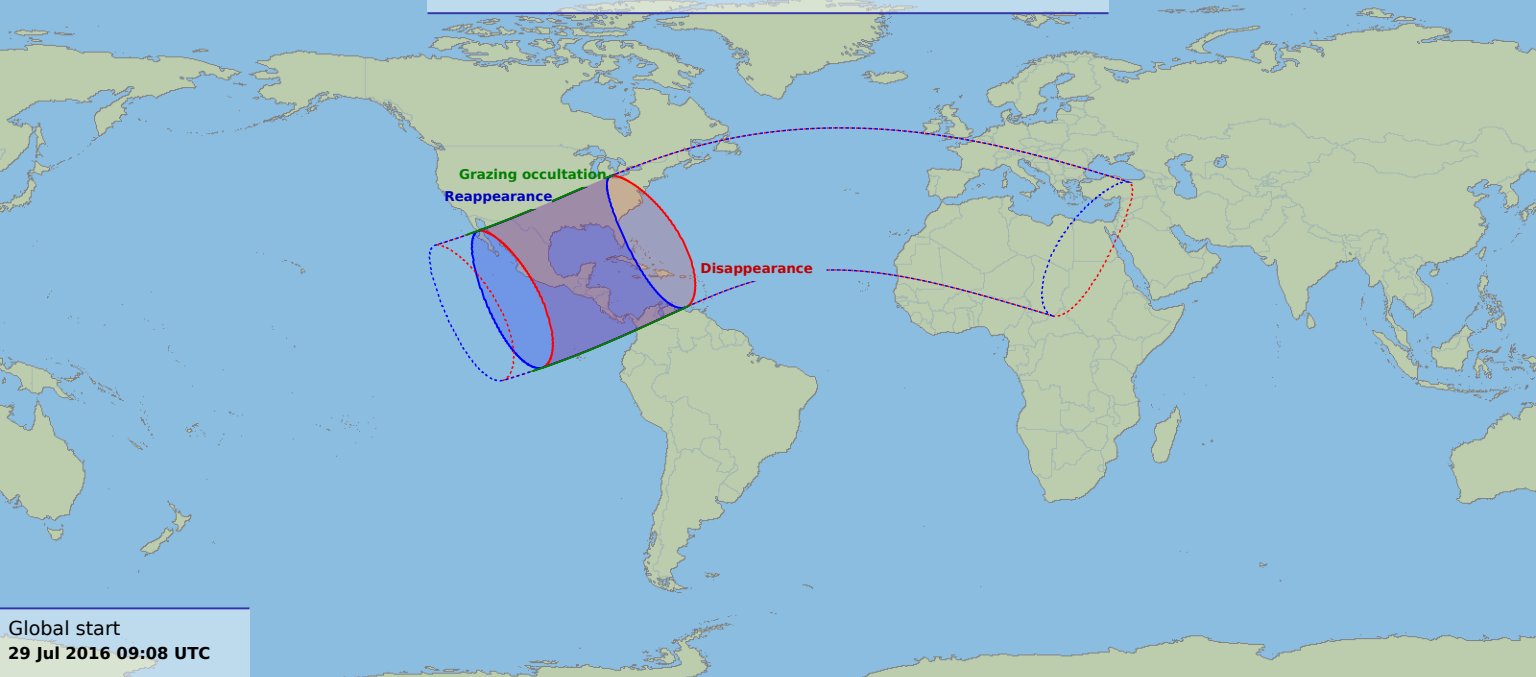

# Visibility of the lunar occultation of Aldebaran on 29 Jul 2016

Global start  
29 Jul 2016 09:08 UTC

Global end  
29 Jul 2016 13:16 UTC