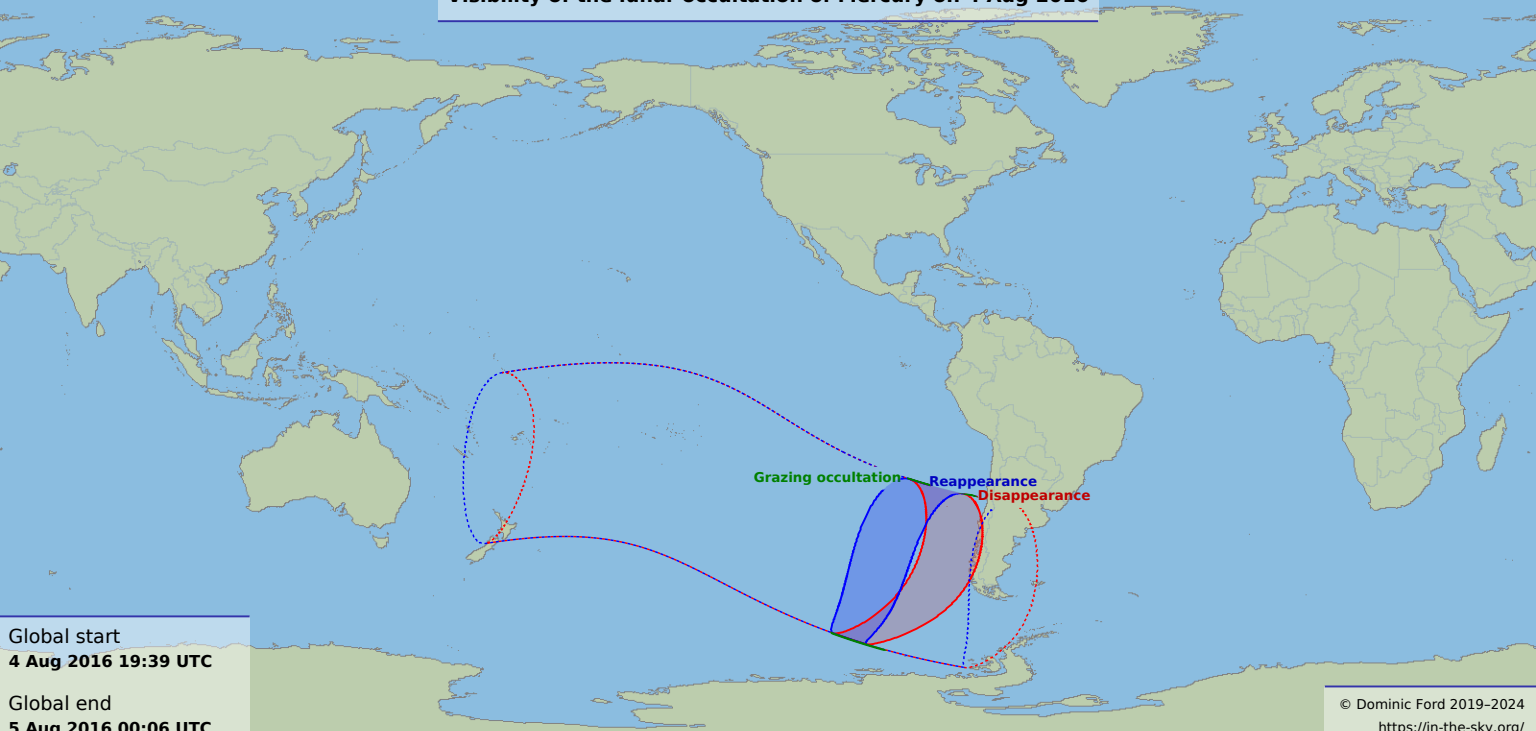

Visibility of the lunar occultation of Mercury on 4 Aug 2016

Global start
4 Aug 2016 19:39 UTC

Global end
5 Aug 2016 00:06 UTC