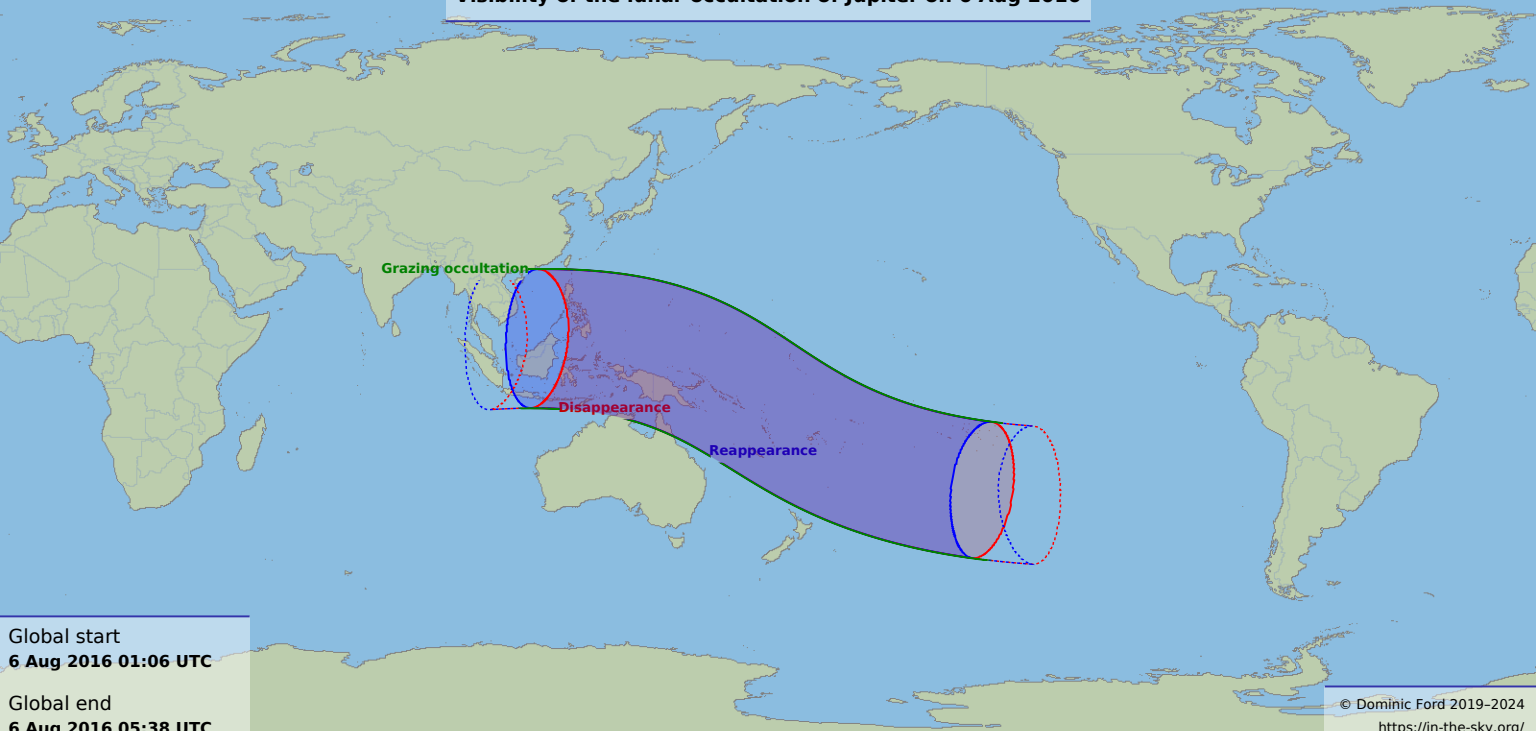

Visibility of the lunar occultation of Jupiter on 6 Aug 2016

Global start
6 Aug 2016 01:06 UTC

Global end
6 Aug 2016 05:38 UTC