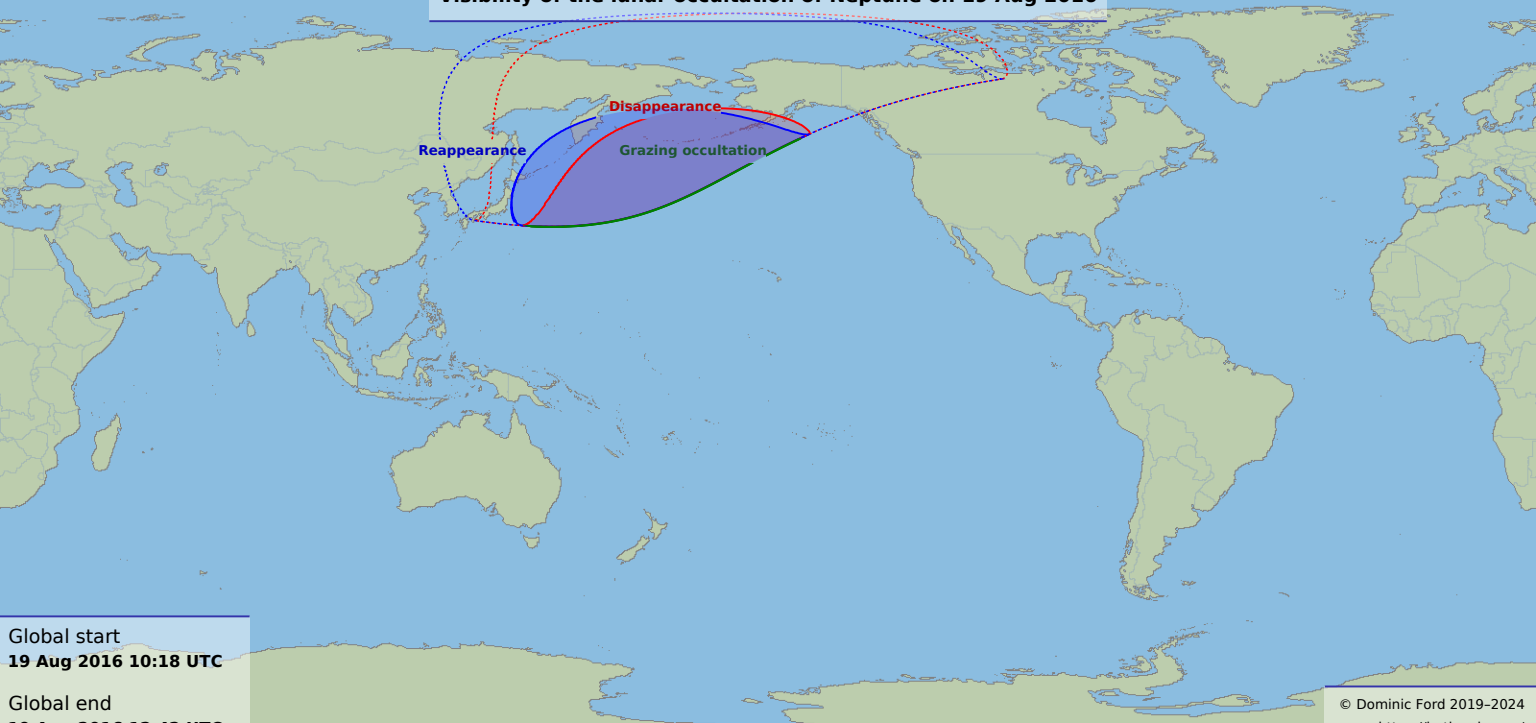

# Visibility of the lunar occultation of Neptune on 19 Aug 2016

Global start  
19 Aug 2016 10:18 UTC

Global end  
19 Aug 2016 12:42 UTC