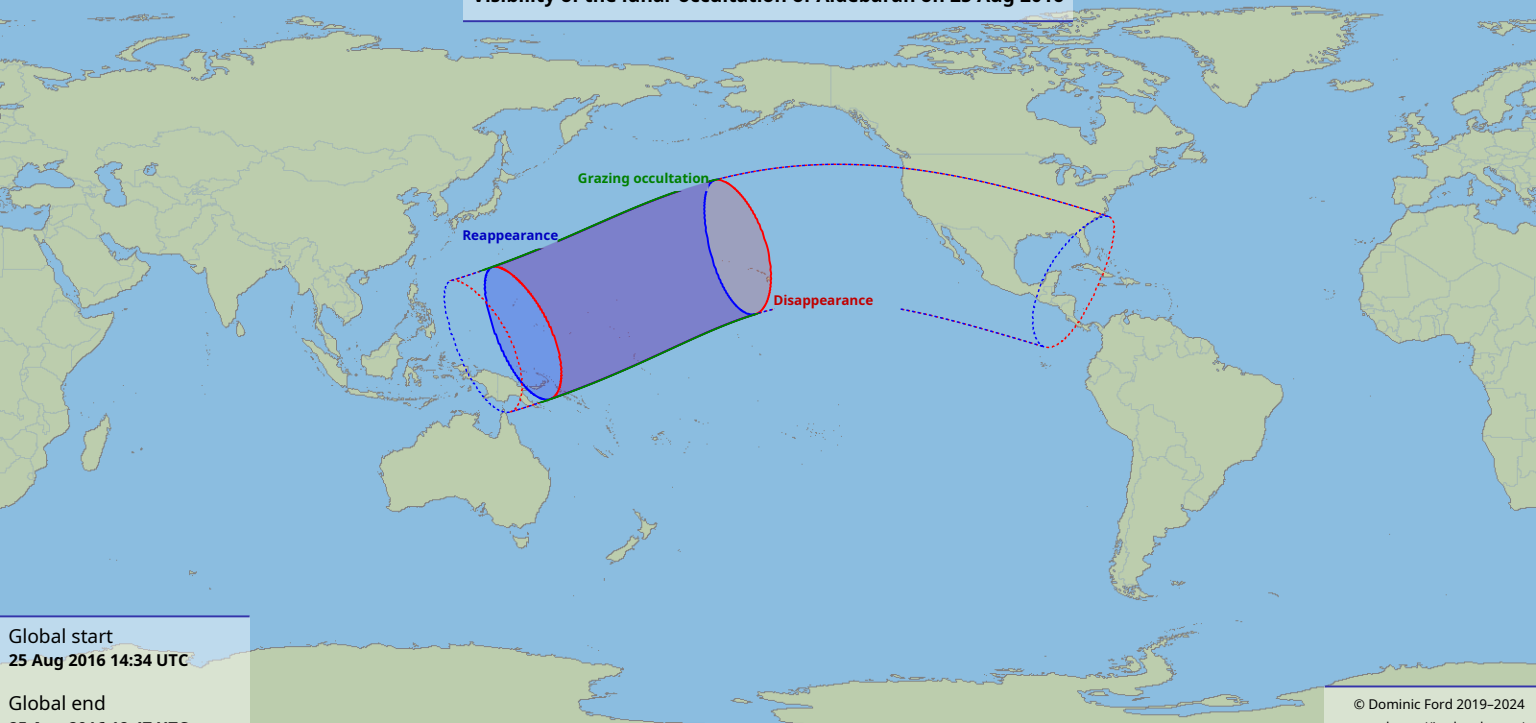

Visibility of the lunar occultation of Aldebaran on 25 Aug 2016

Global start
25 Aug 2016 14:34 UTC

Global end
25 Aug 2016 18:47 UTC