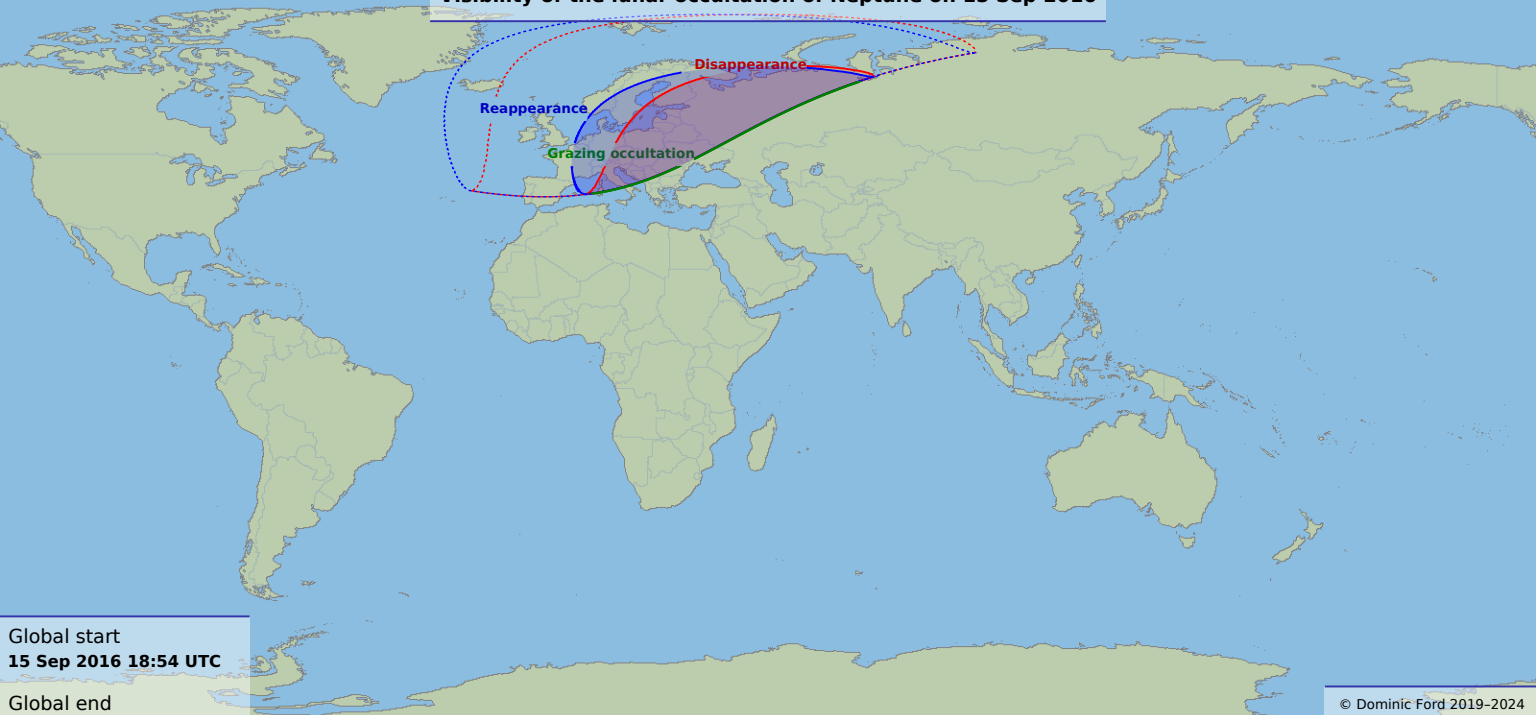

Visibility of the lunar occultation of Neptune on 15 Sep 2016

Global start
15 Sep 2016 18:54 UTC

Global end
15 Sep 2016 20:54 UTC