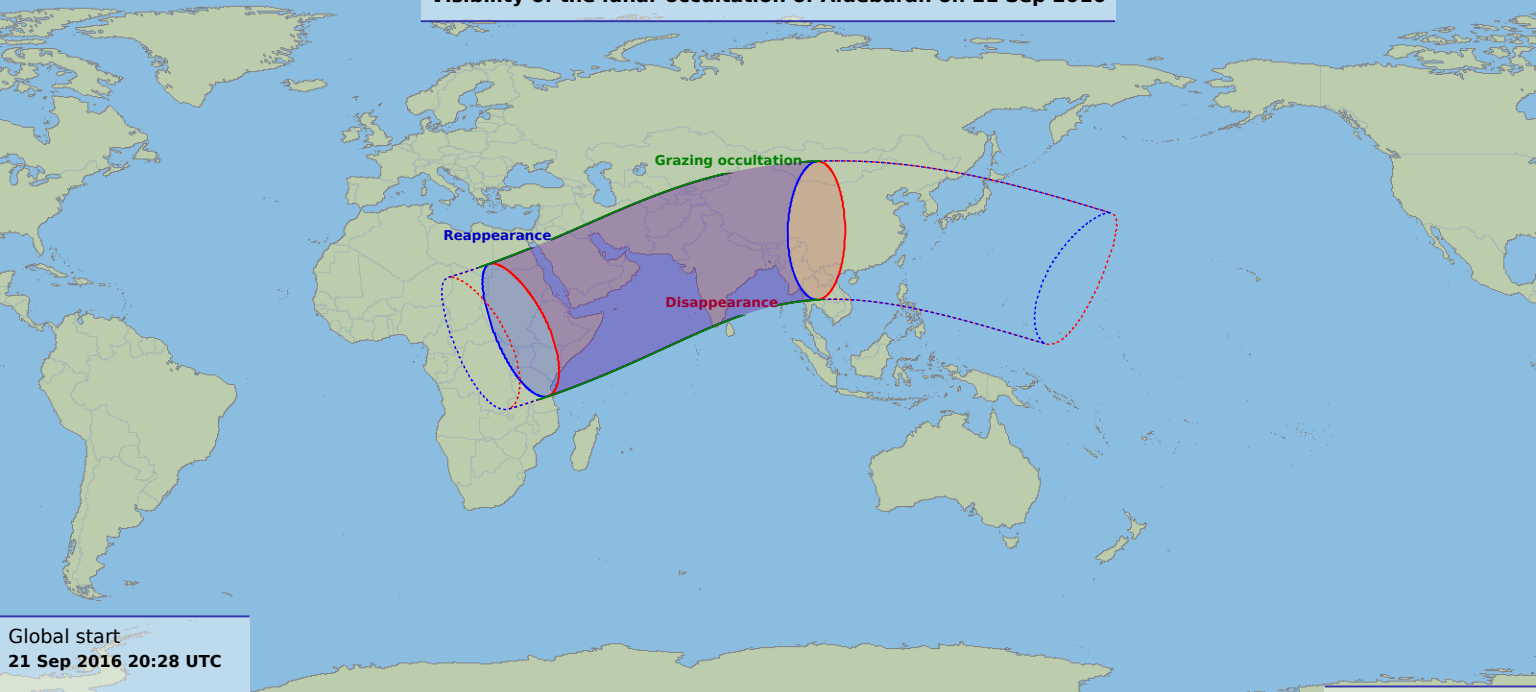

Visibility of the lunar occultation of Aldebaran on 21 Sep 2016

Global start
21 Sep 2016 20:28 UTC

Global end
22 Sep 2016 00:38 UTC