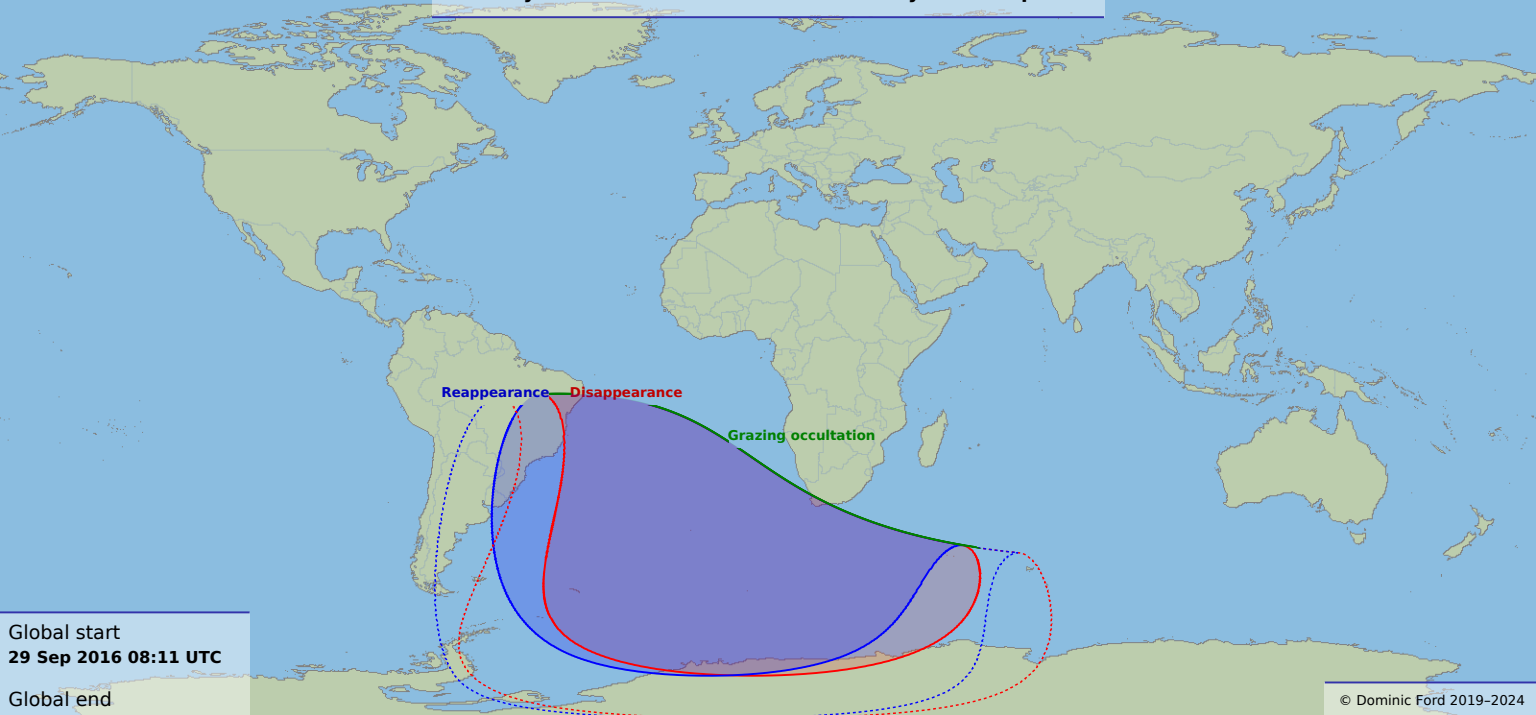

Visibility of the lunar occultation of Mercury on 29 Sep 2016

Global start
29 Sep 2016 08:11 UTC

Global end
29 Sep 2016 12:13 UTC