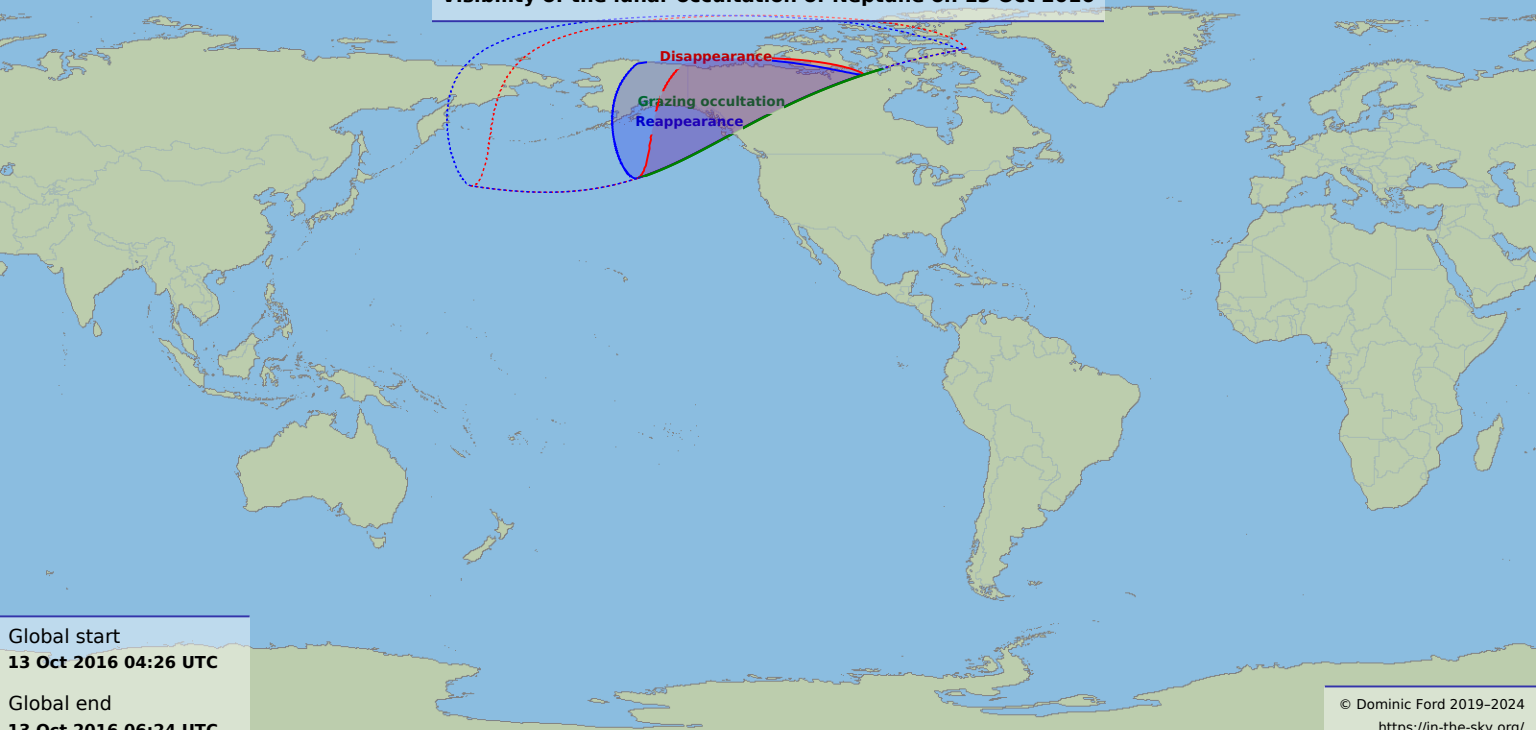

Visibility of the lunar occultation of Neptune on 13 Oct 2016

Global start
13 Oct 2016 04:26 UTC

Global end
13 Oct 2016 06:24 UTC