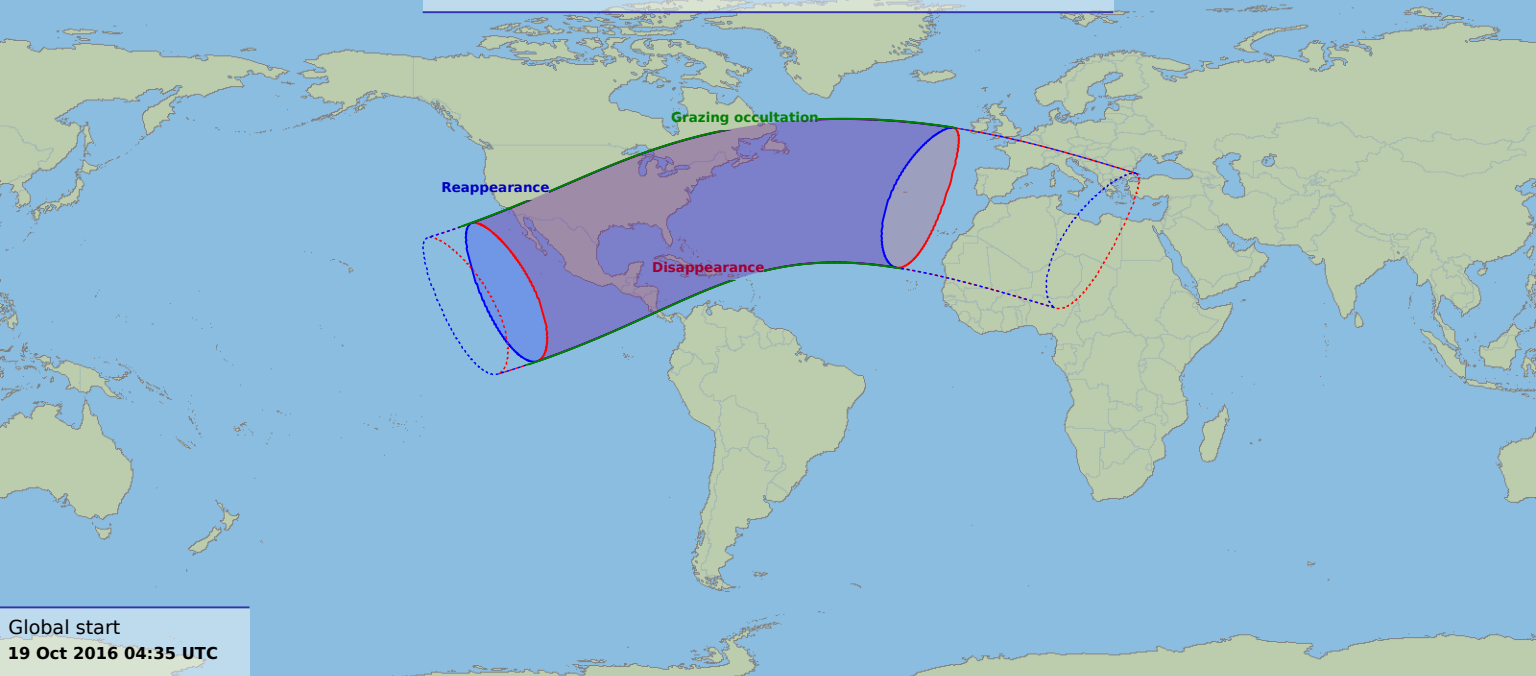

Visibility of the lunar occultation of Aldebaran on 19 Oct 2016

Global start
19 Oct 2016 04:35 UTC

Global end
19 Oct 2016 08:36 UTC