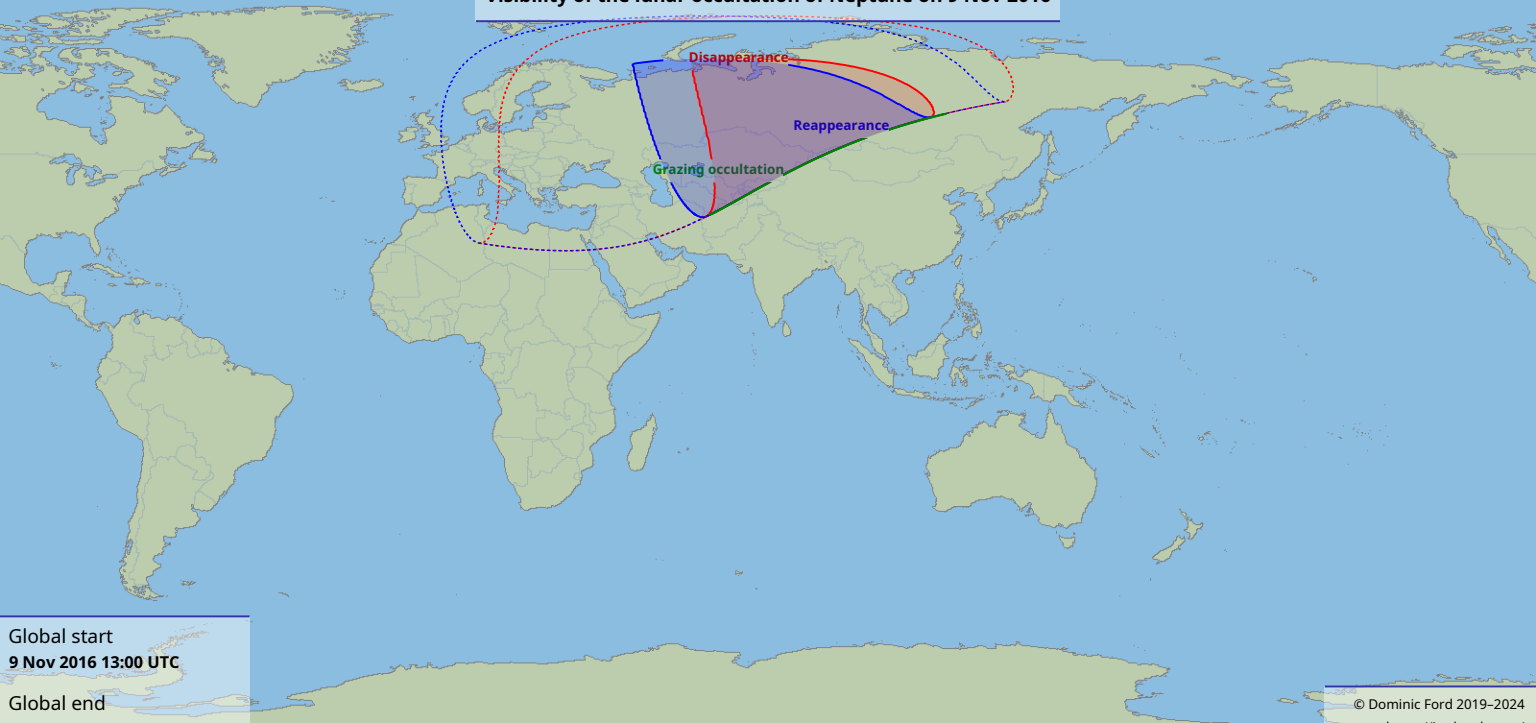

Visibility of the lunar occultation of Neptune on 9 Nov 2016

Global start
9 Nov 2016 13:00 UTC

Global end
9 Nov 2016 15:44 UTC