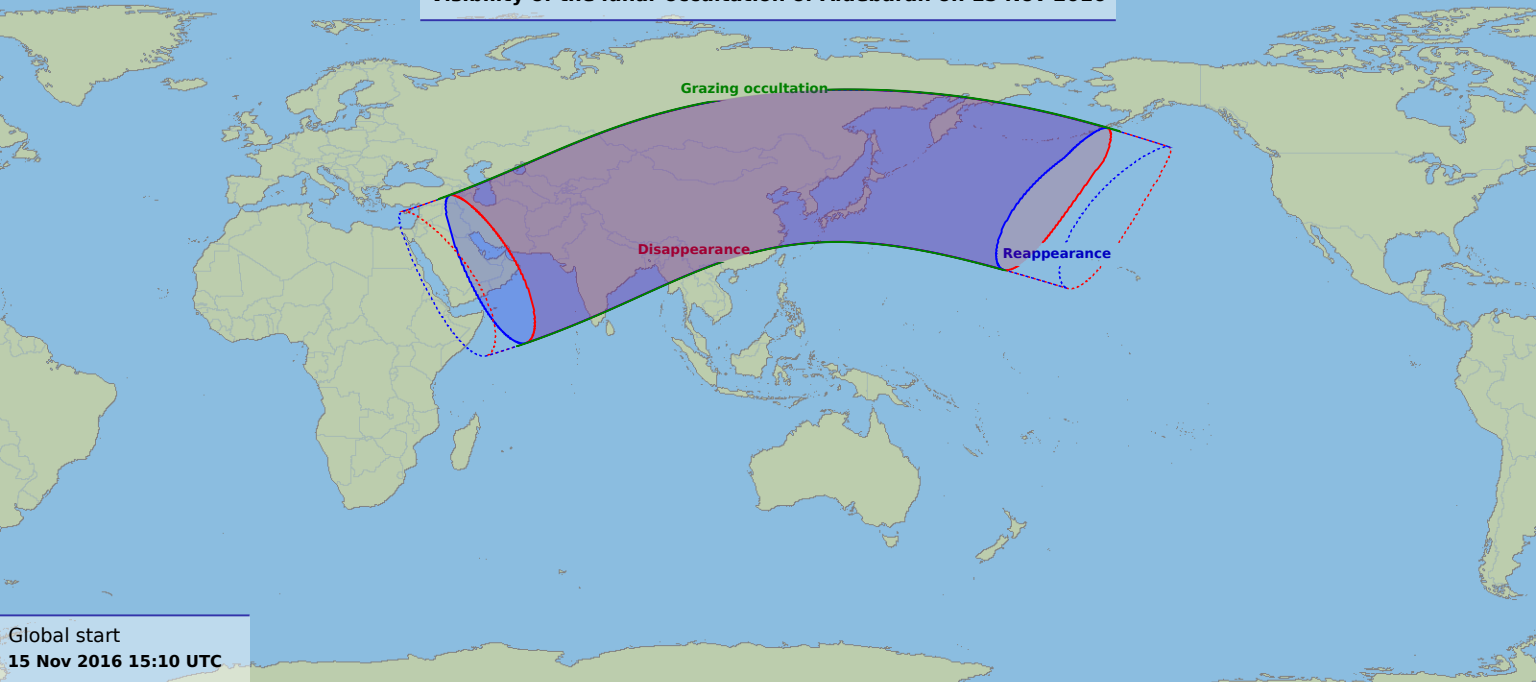

# Visibility of the lunar occultation of Aldebaran on 15 Nov 2016

Global start  
**15 Nov 2016 15:10 UTC**

Global end  
**15 Nov 2016 19:01 UTC**