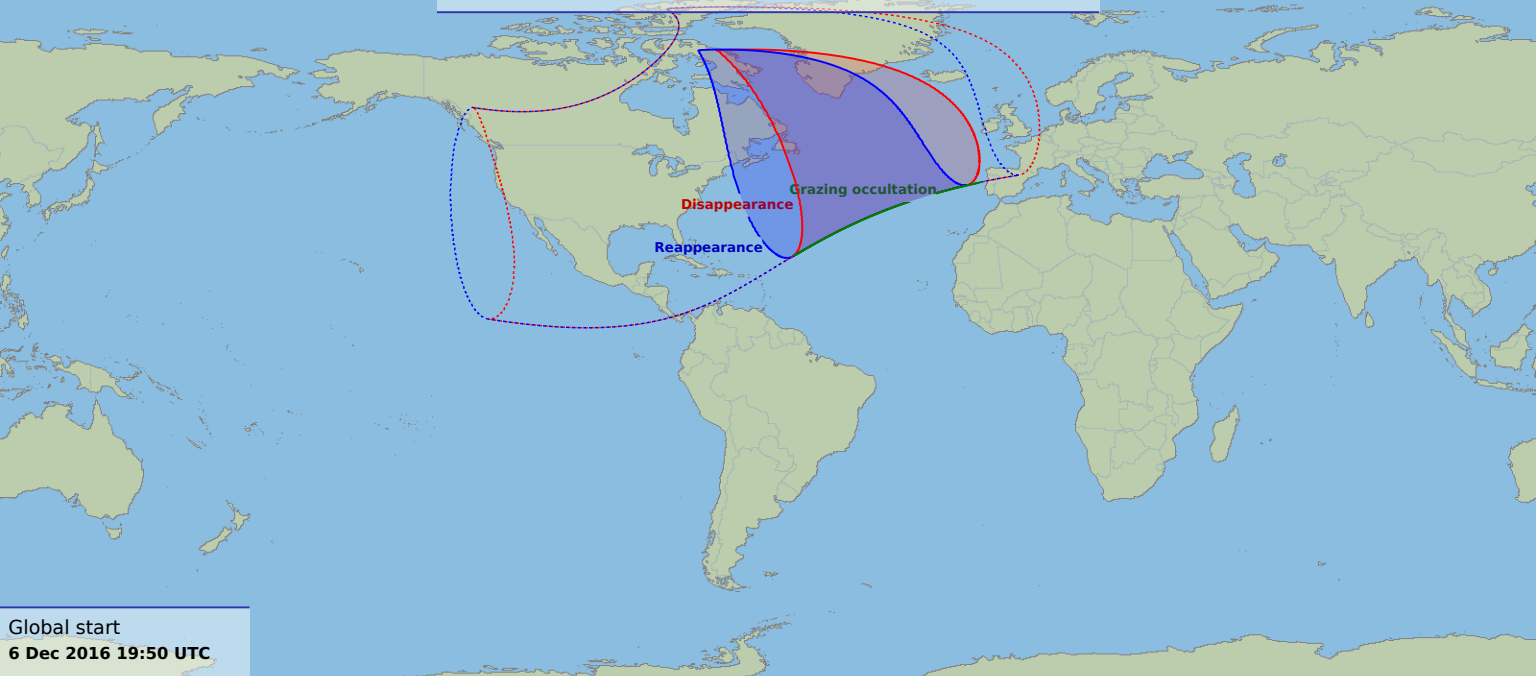

Visibility of the lunar occultation of Neptune on 6 Dec 2016

Global start
6 Dec 2016 19:50 UTC

Global end
6 Dec 2016 23:30 UTC