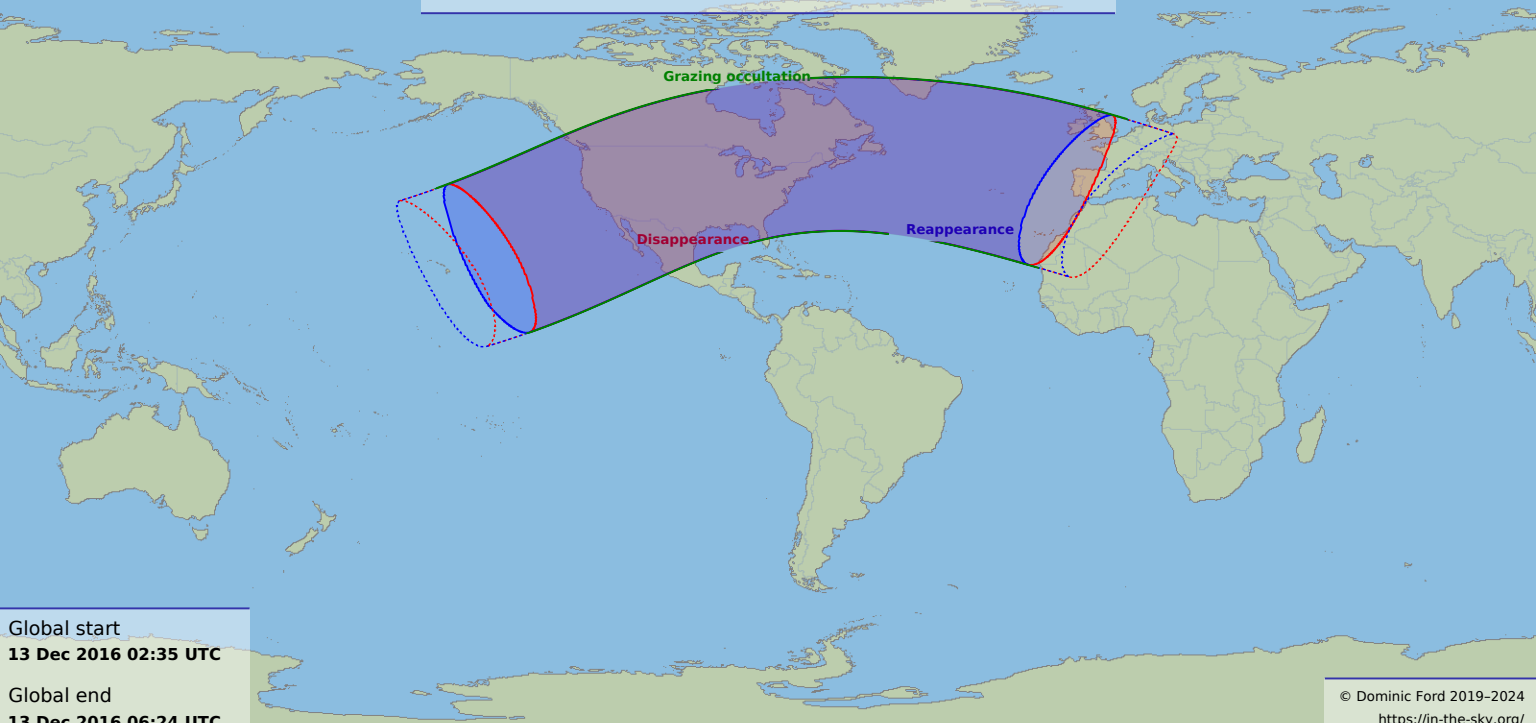

Visibility of the lunar occultation of Aldebaran on 13 Dec 2016

Global start
13 Dec 2016 02:35 UTC

Global end
13 Dec 2016 06:24 UTC