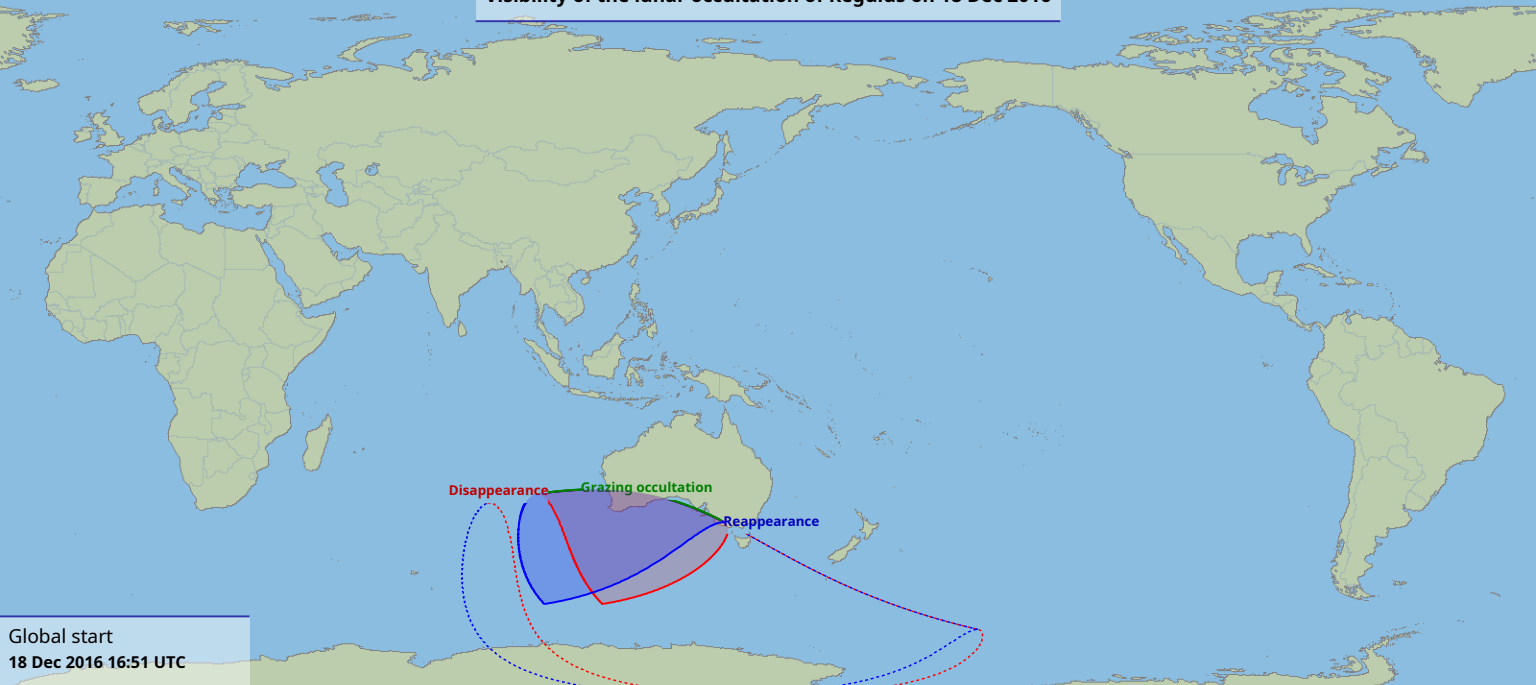

# Visibility of the lunar occultation of Regulus on 18 Dec 2016

Global start  
18 Dec 2016 16:51 UTC

Global end  
18 Dec 2016 19:25 UTC