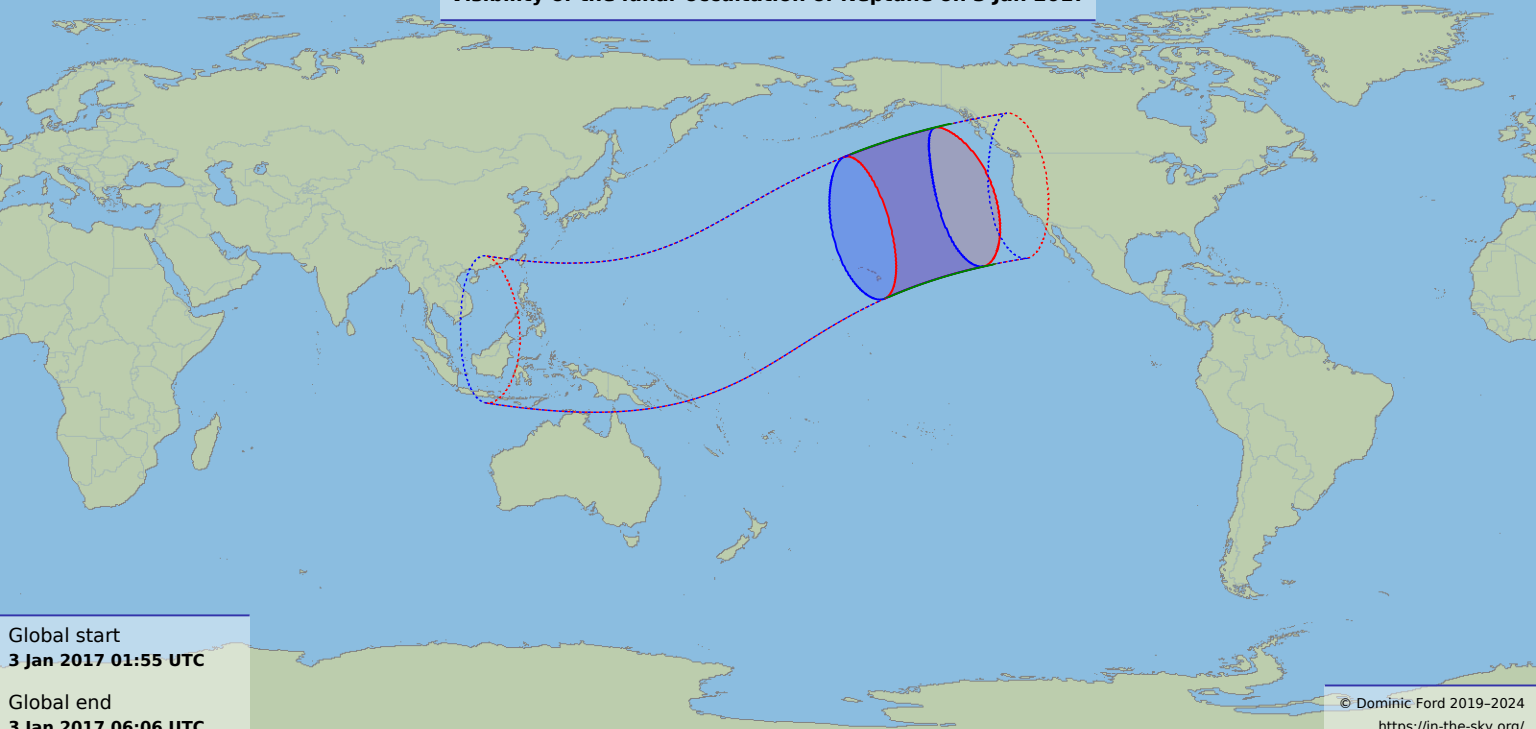

Visibility of the lunar occultation of Neptune on 3 Jan 2017

Global start
3 Jan 2017 01:55 UTC

Global end
3 Jan 2017 06:06 UTC