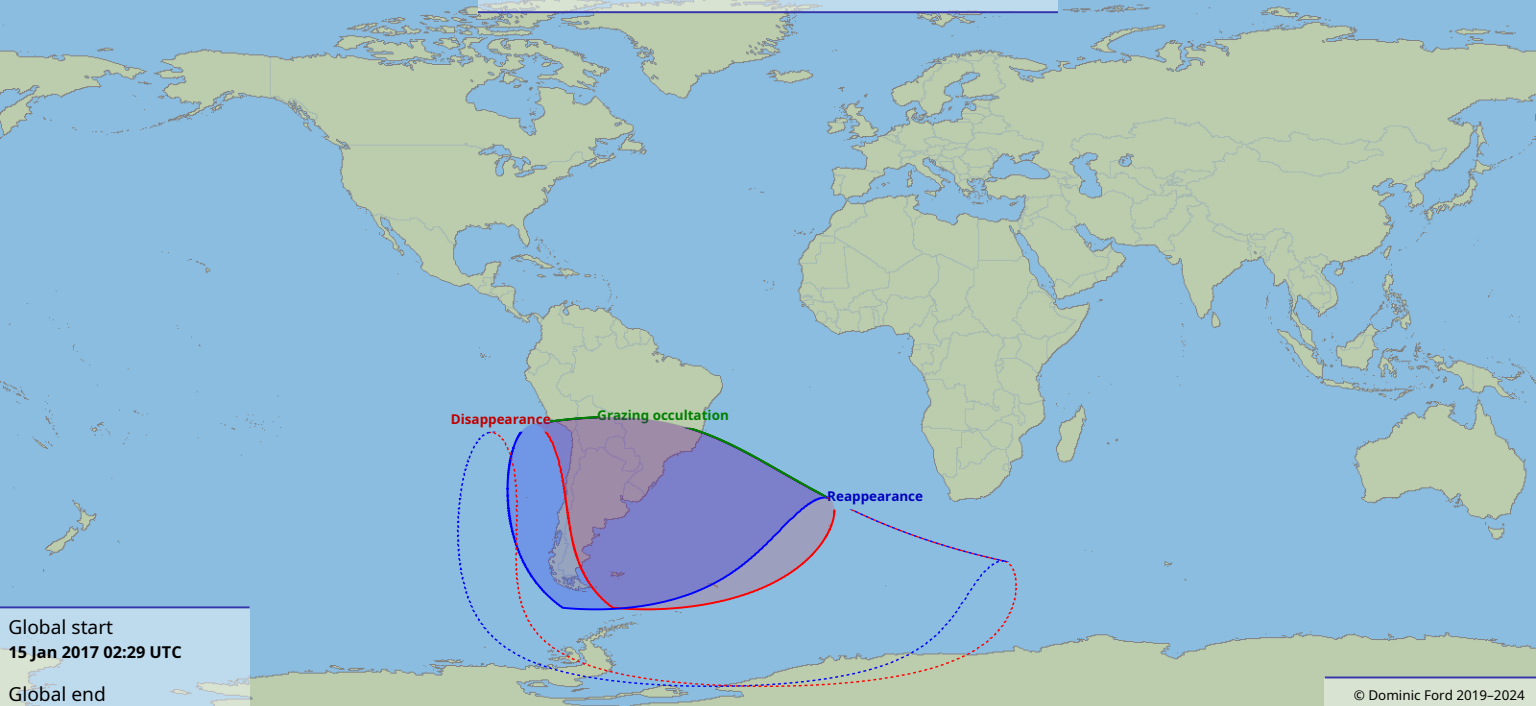

# Visibility of the lunar occultation of Regulus on 15 Jan 2017

Global start  
15 Jan 2017 02:29 UTC

Global end  
15 Jan 2017 05:44 UTC