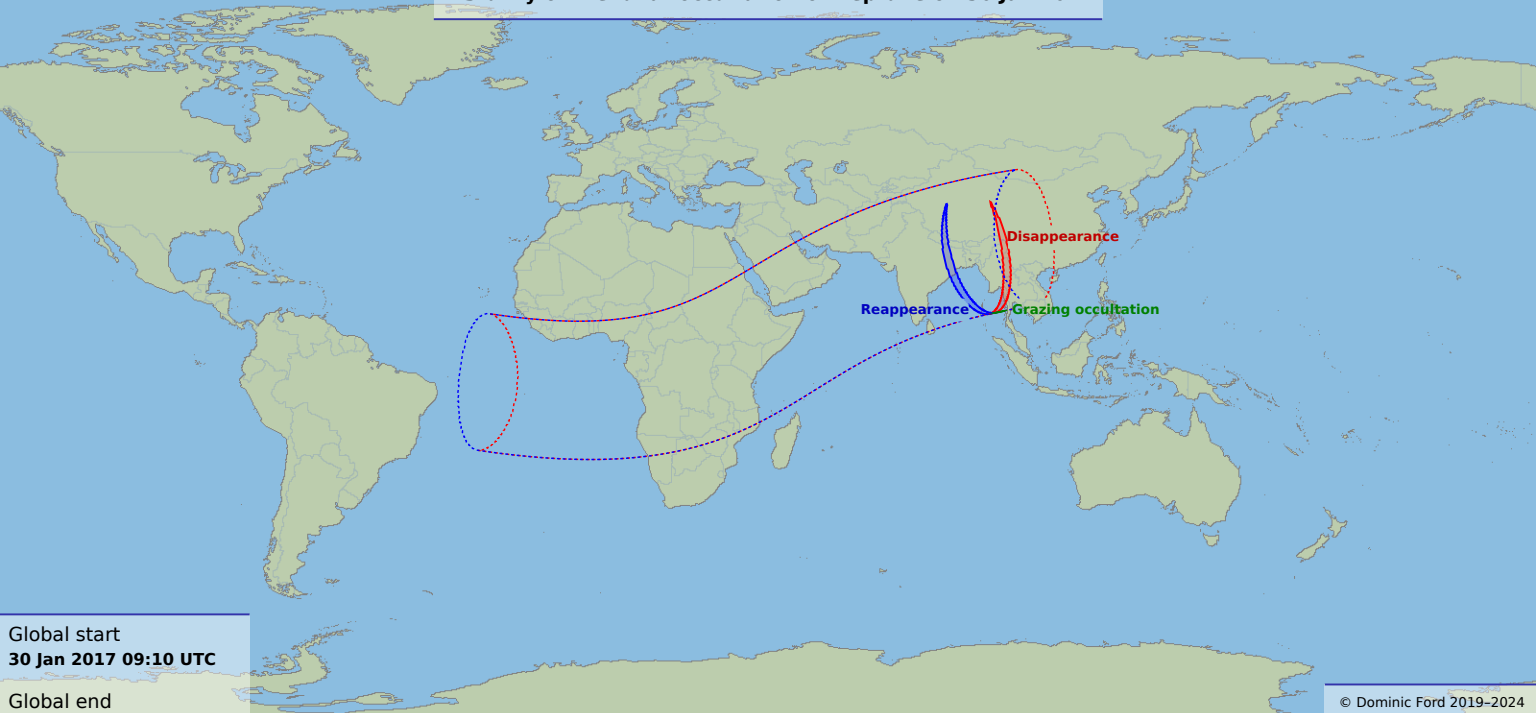

Visibility of the lunar occultation of Neptune on 30 Jan 2017

Global start
30 Jan 2017 09:10 UTC

Global end
30 Jan 2017 13:28 UTC