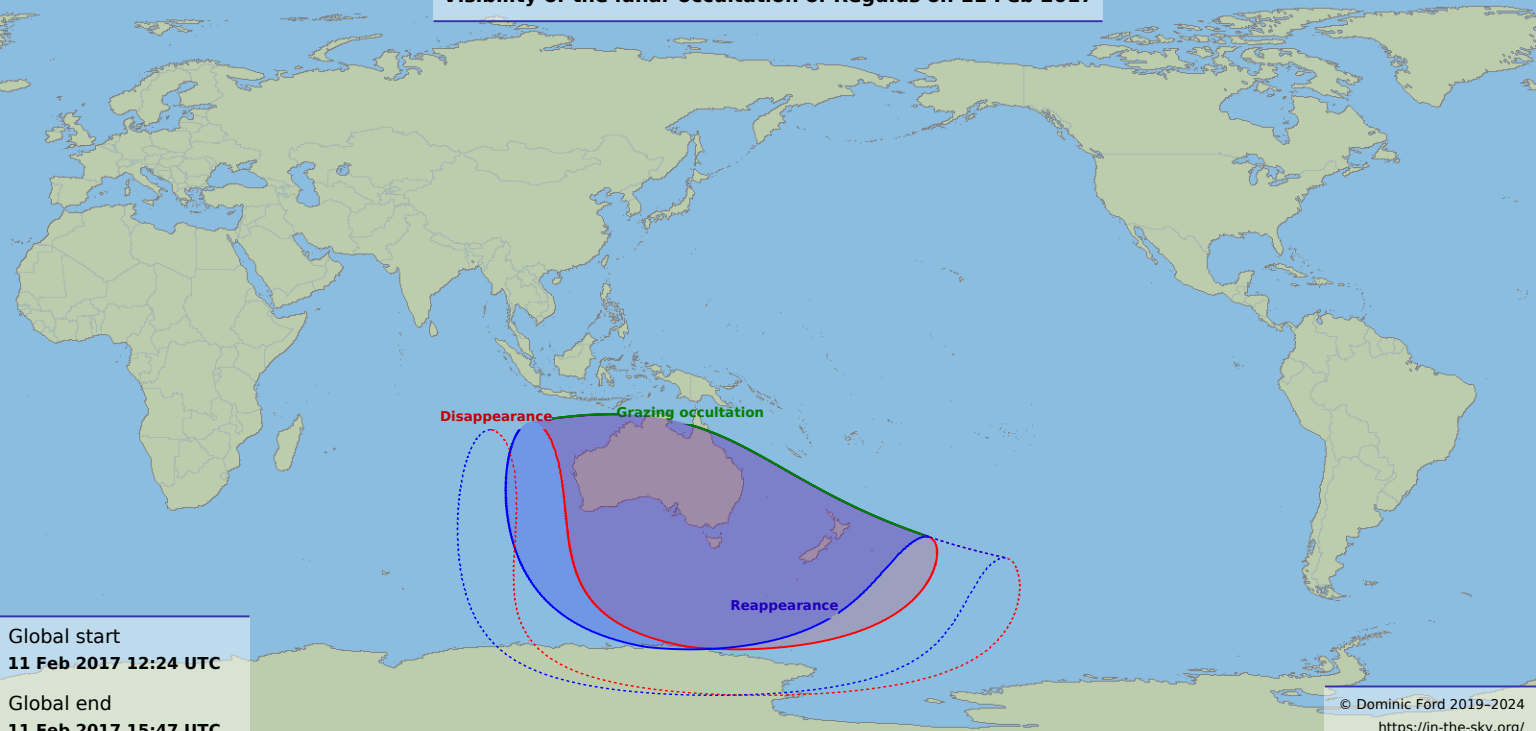

Visibility of the lunar occultation of Regulus on 11 Feb 2017

Global start
11 Feb 2017 12:24 UTC

Global end
11 Feb 2017 15:47 UTC